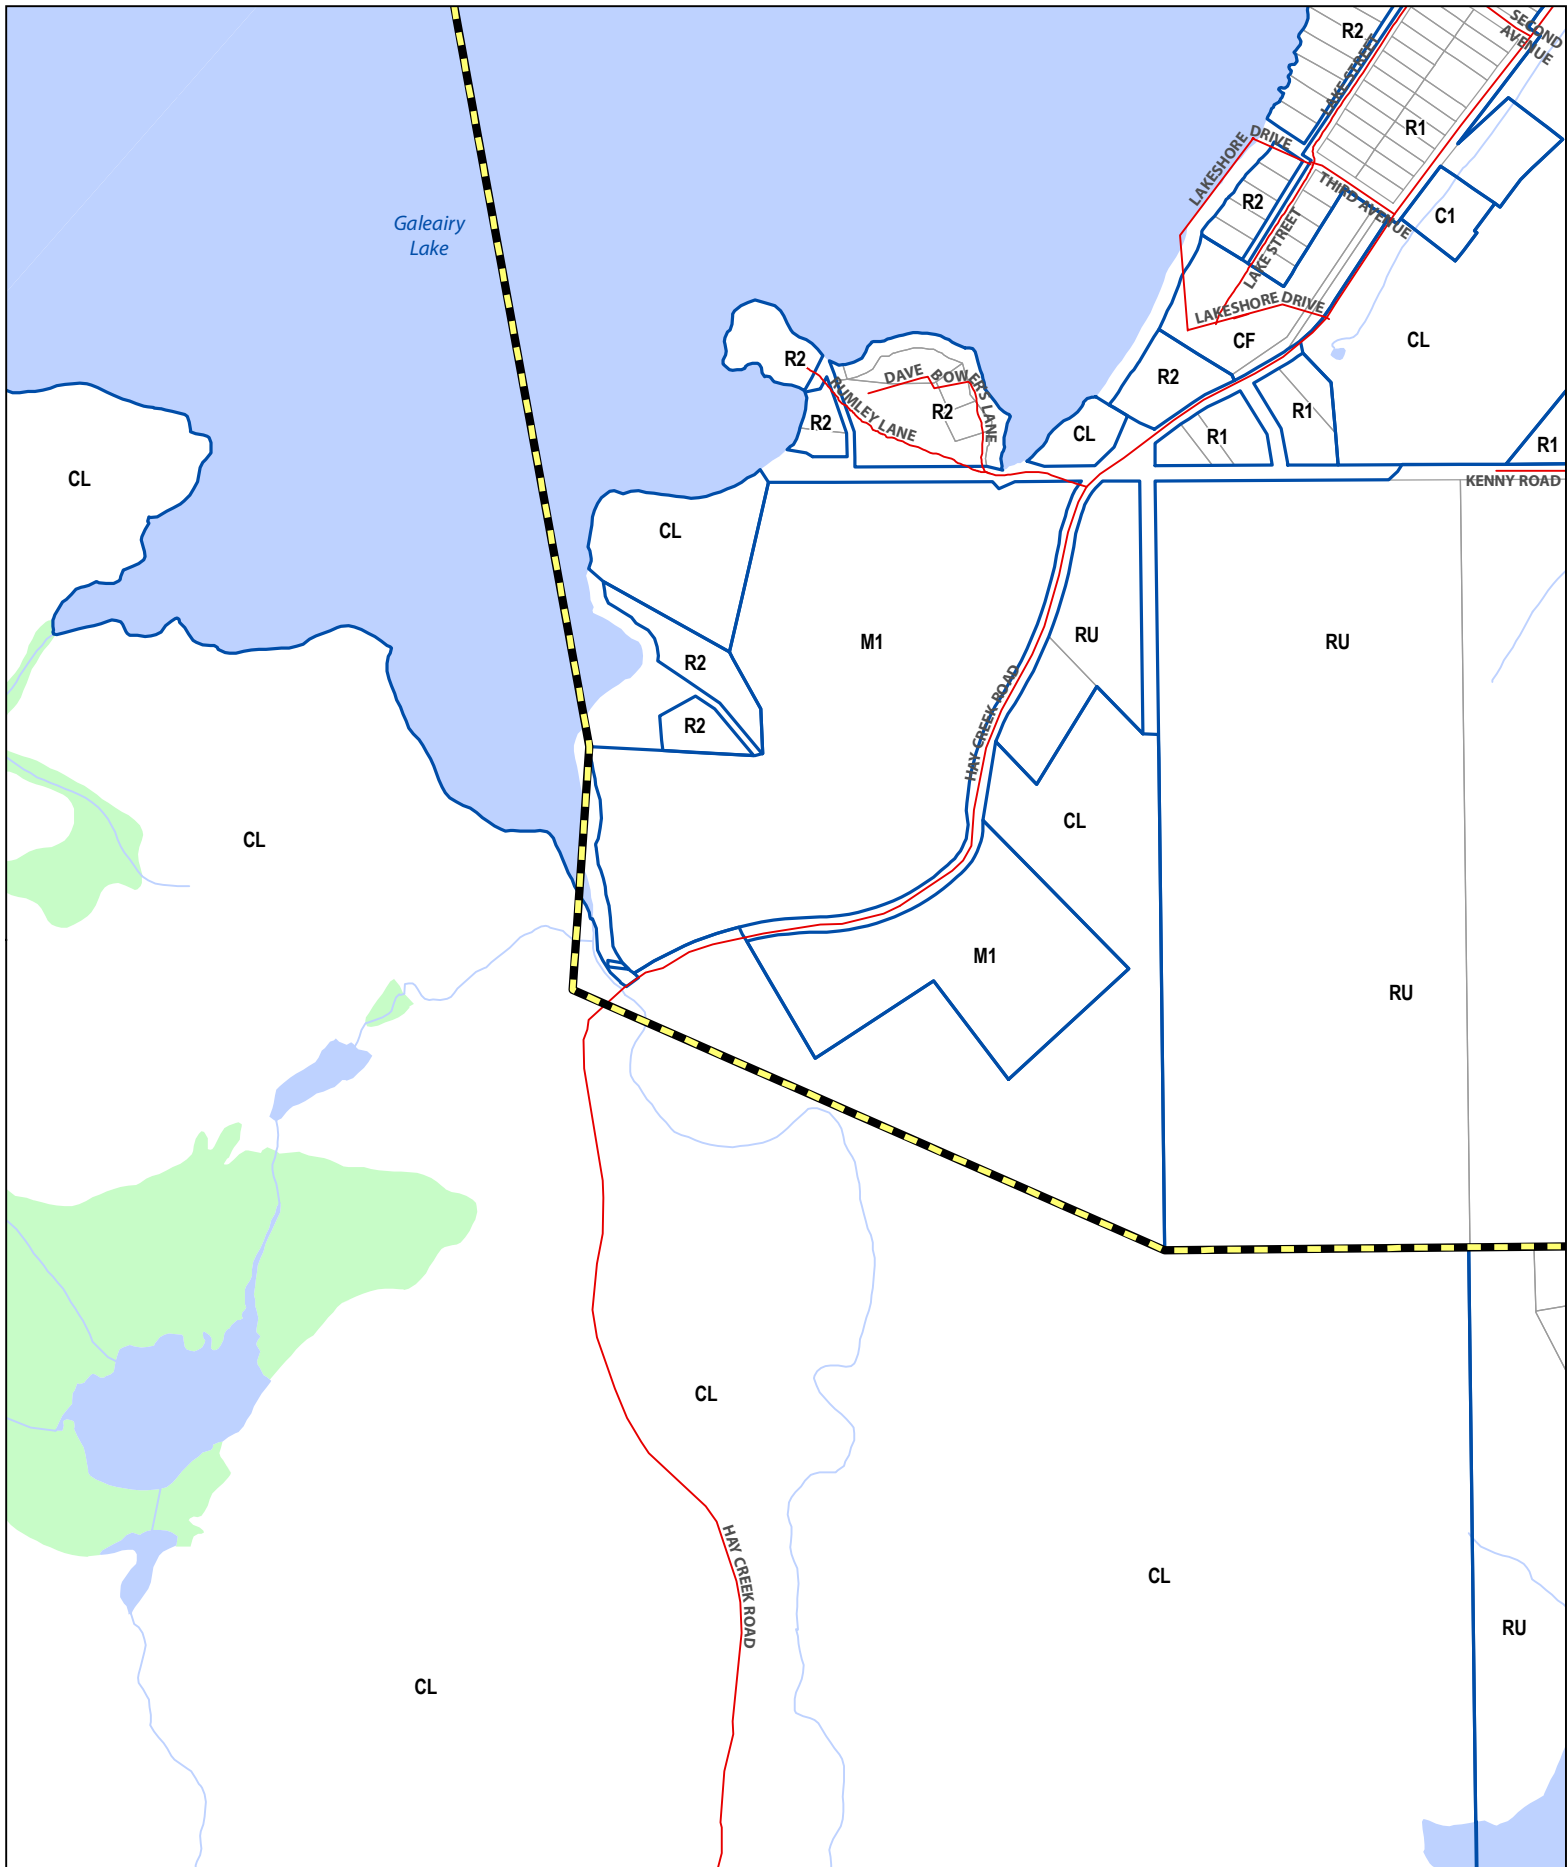

1. **Legend**
2. Watercourse
   - Road
   - Township Ward Boundary
   - Settlement Area (Official Plan)
   - Township Boundary
   - Waterbody
   - Wetland
   - Zone Boundary
   - Parcel Fabric

Source: Contains information licensed under the Open Government Licence - Ontario. Township of South Algonquin Service Layer Credits:

Date: December 22, 2016