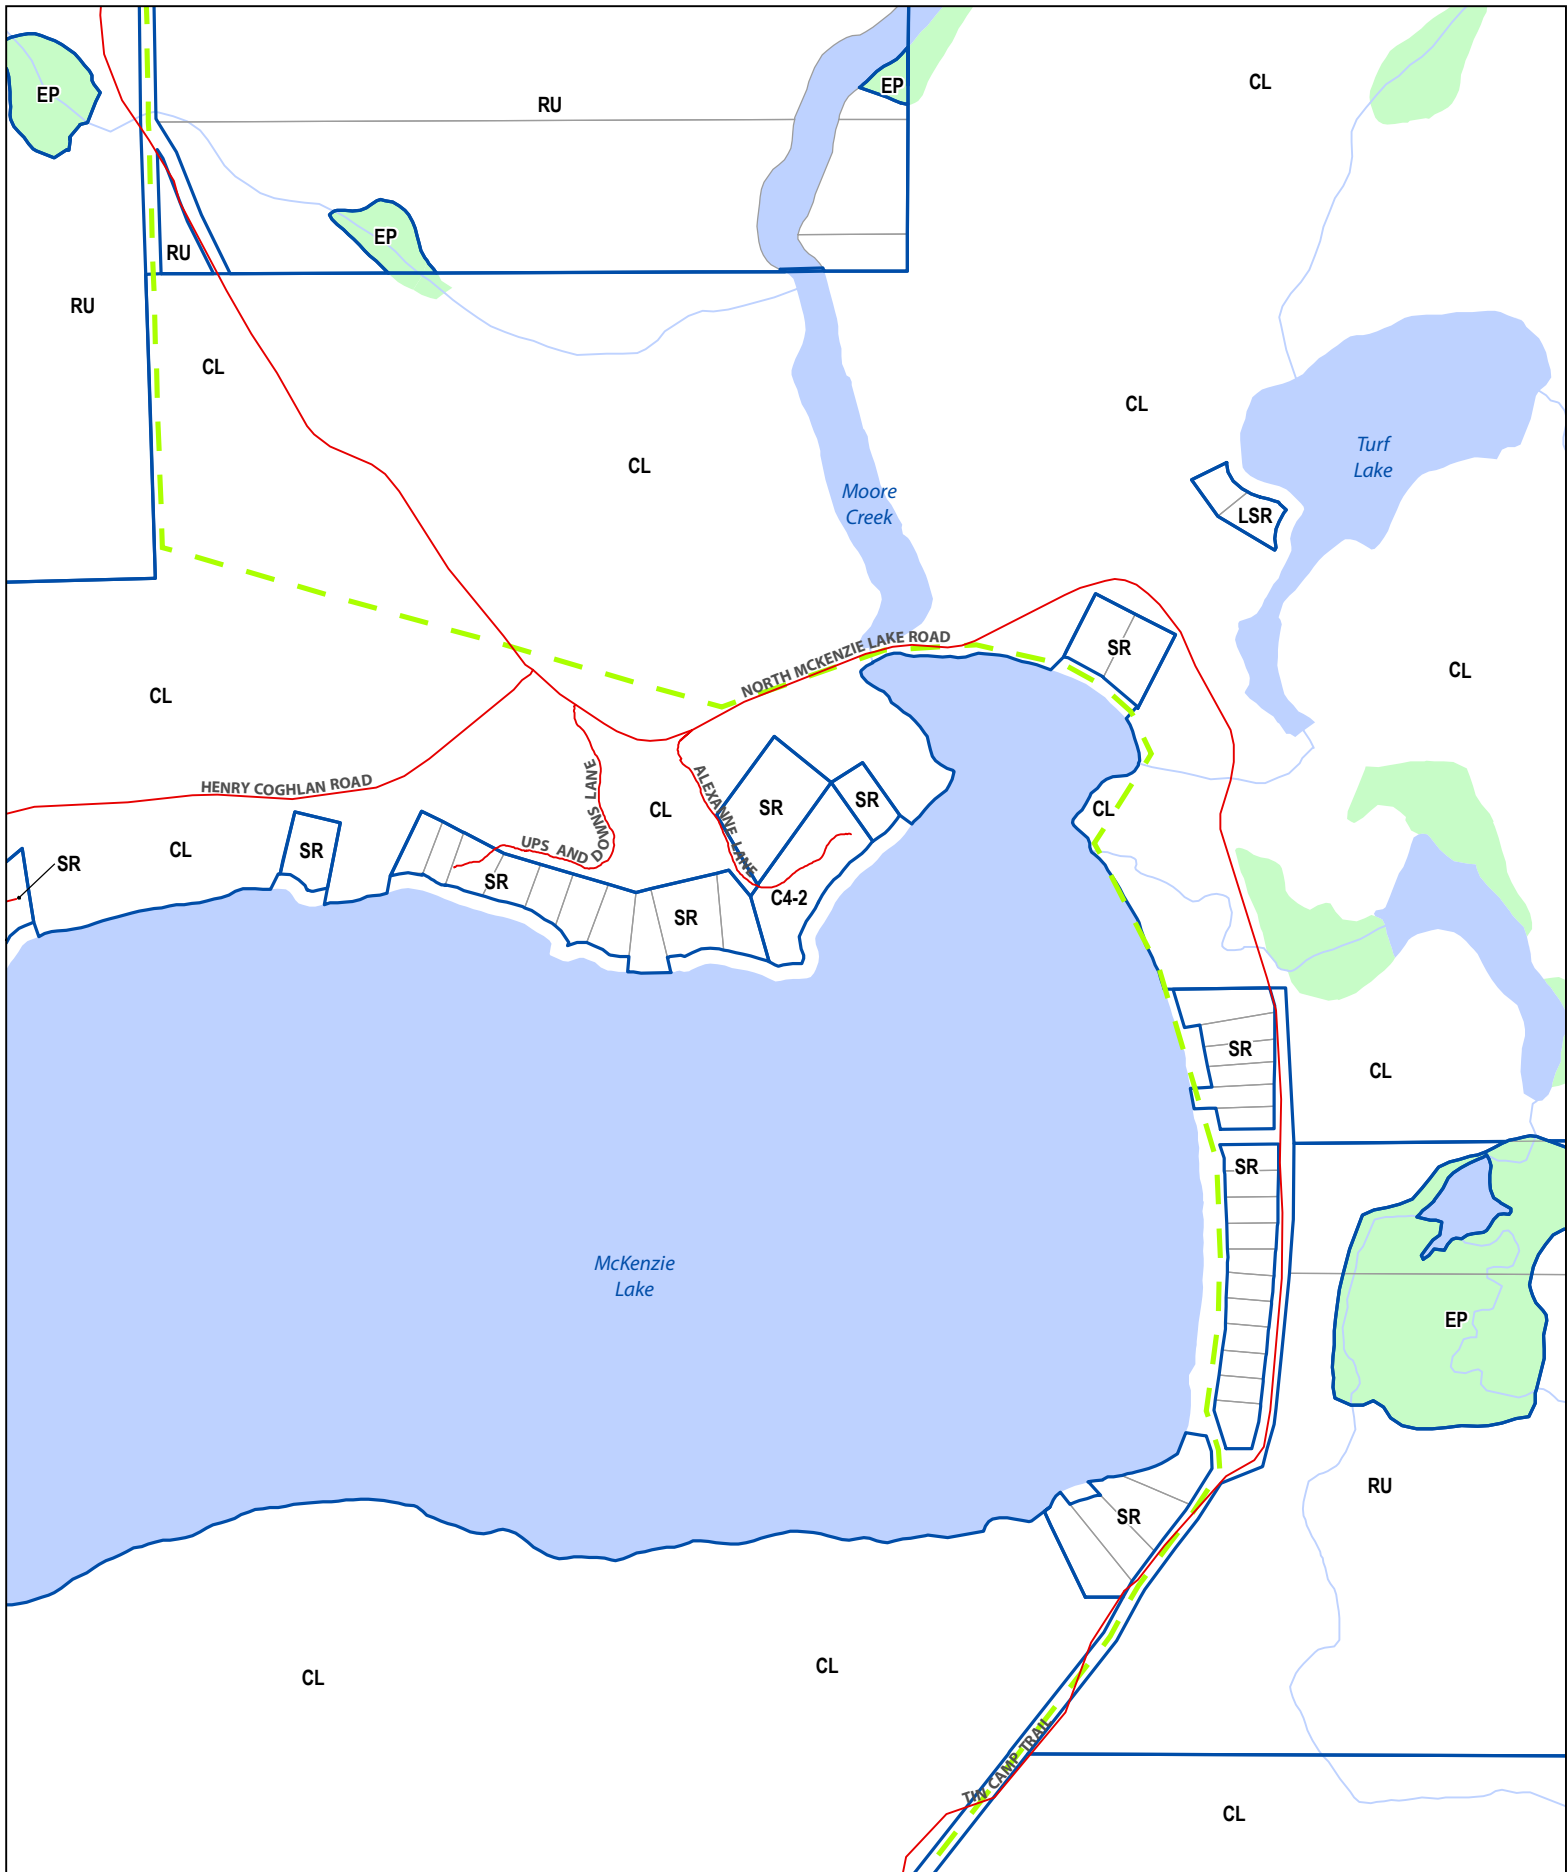

Legend

Watercourse	Township Ward Boundary	Township Boundary	Zone Boundary
Road	Settlement Area (Official Plan)	Waterbody	Parcel Fabric
	Wetland		

Source: Contains information licensed under the Open Government Licence - Ontario. Township of South Algonquin Service Layer Credits:

Date: December 22, 2016