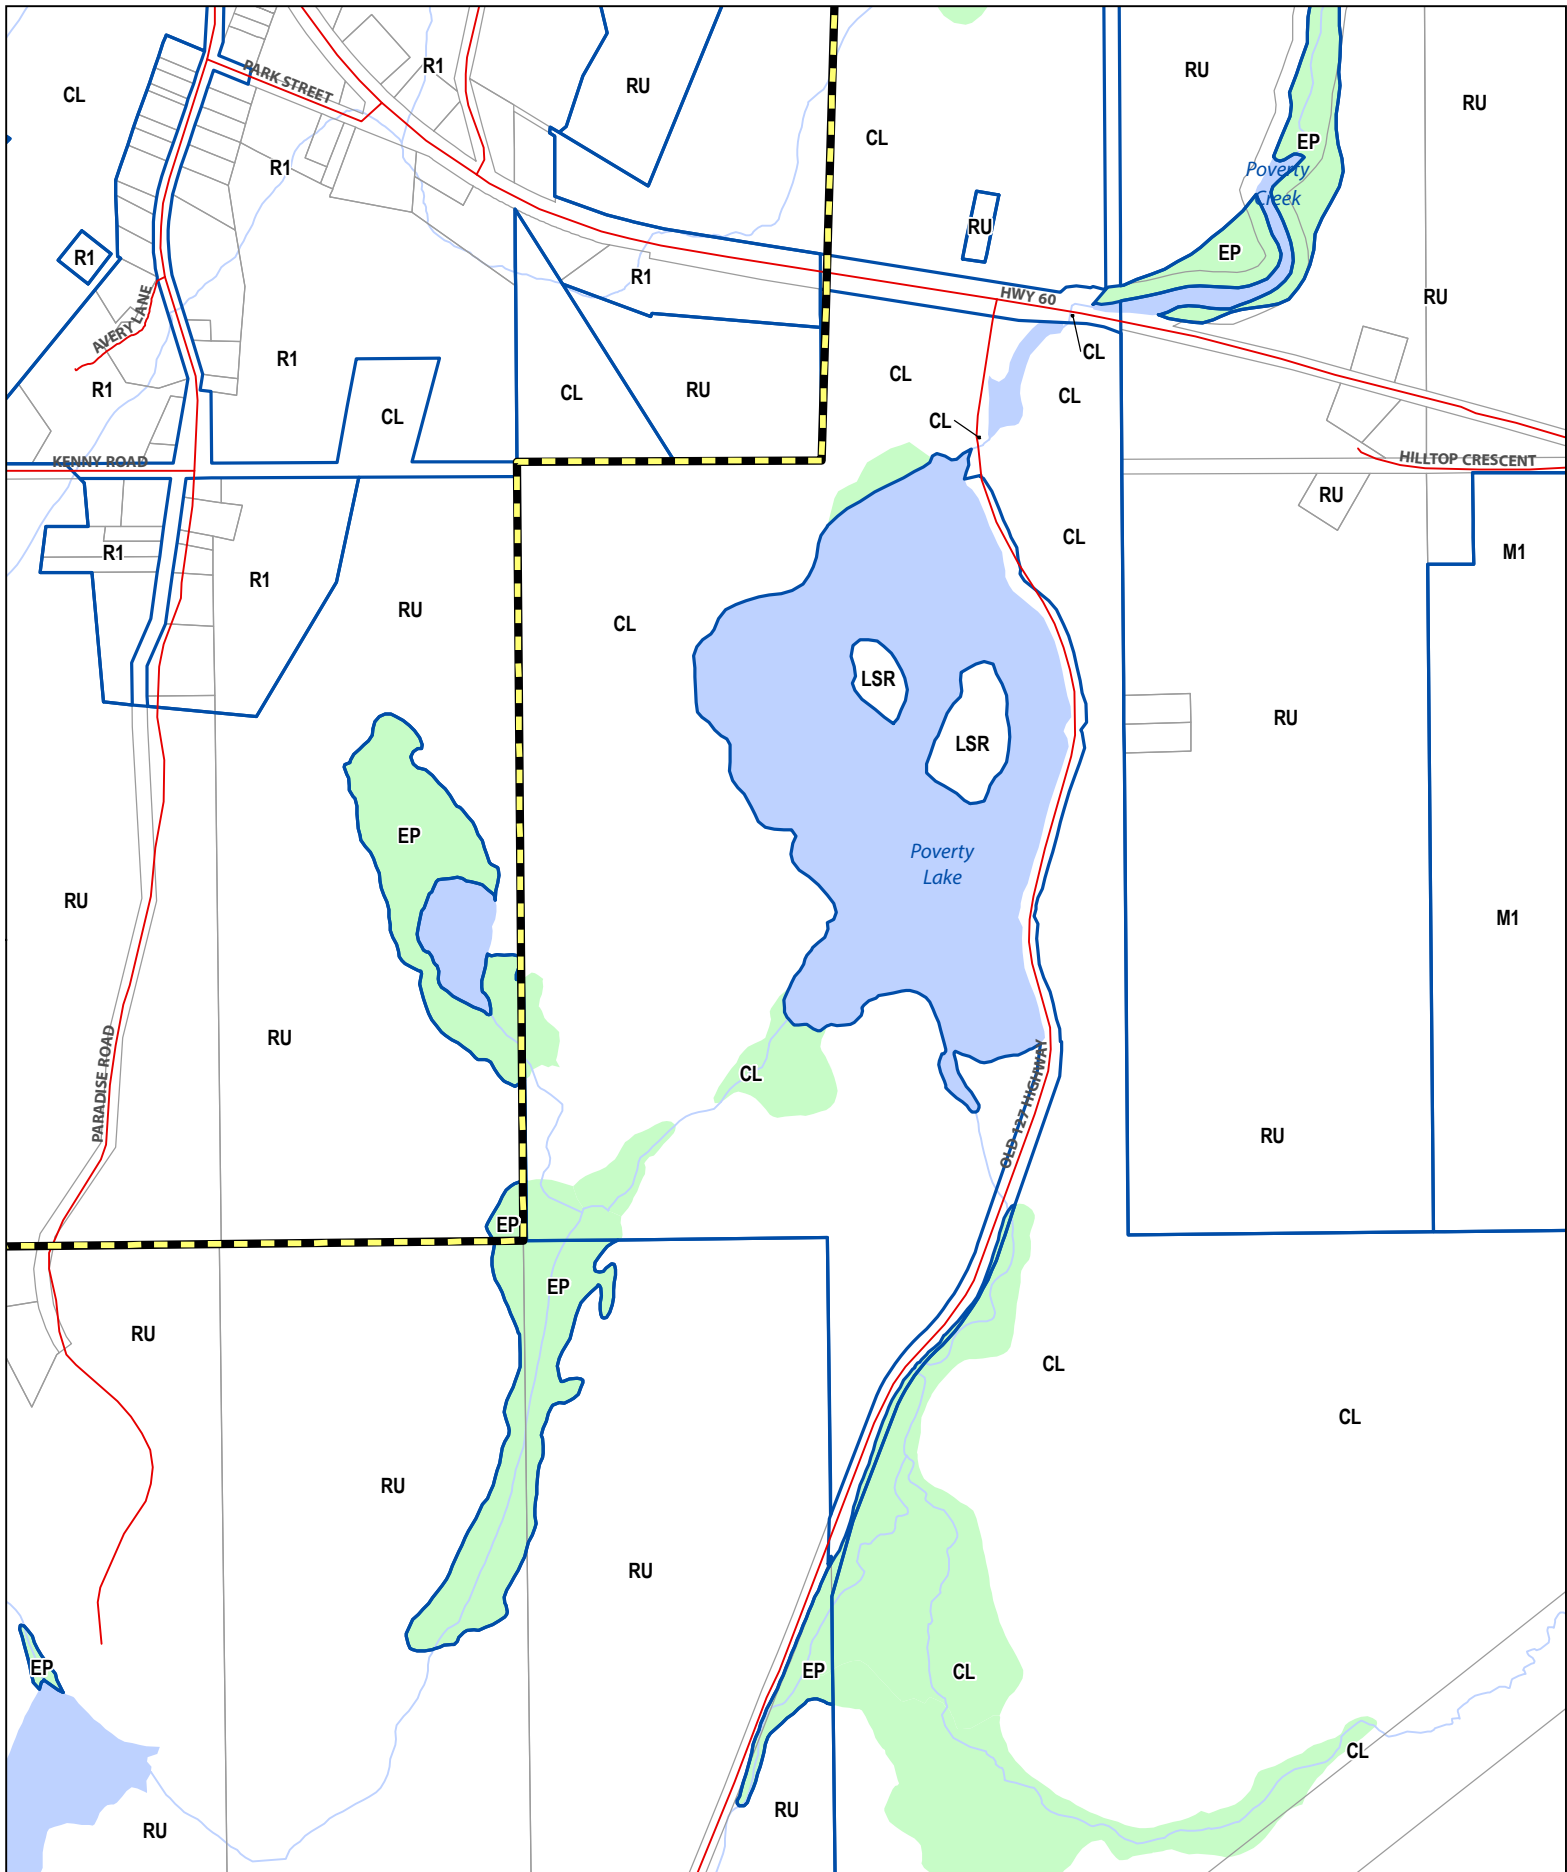

 Source: Contains information licensed under the Open Government Licence - Ontario. Township of South Algonquin. Service Layer Credits:

Date: December 22, 2016

Map 13 of 44
Zoning By-law 2017-527

Legend

- Watercourse
- Road
- Township Ward Boundary
- Settlement Area (Official Plan)
- Township Boundary
- Waterbody
- Wetland
- Zone Boundary
- Parcel Fabric

Source: Contains information licensed under the Open Government Licence - Ontario. Township of South Algonquin Service Layer Credits:

Date: December 22, 2016

- Legend**
- Watercourse
 - Road
 - Township Ward Boundary
 - Settlement Area (Official Plan)
 - Township Boundary
 - Waterbody
 - Wetland
 - Zone Boundary
 - Parcel Fabric

Source: Contains information licensed under the Open Government Licence - Ontario. Township of South Algonquin Service Layer Credits:

Date: December 22, 2016

Map 15 of 44

Zoning By-law 2017-527

Legend

- Watercourse
- Road
- Township Ward Boundary
- Township Boundary
- Zone Boundary
- Parcel Fabric
- Settlement Area (Official Plan)
- Waterbody
- Wetland