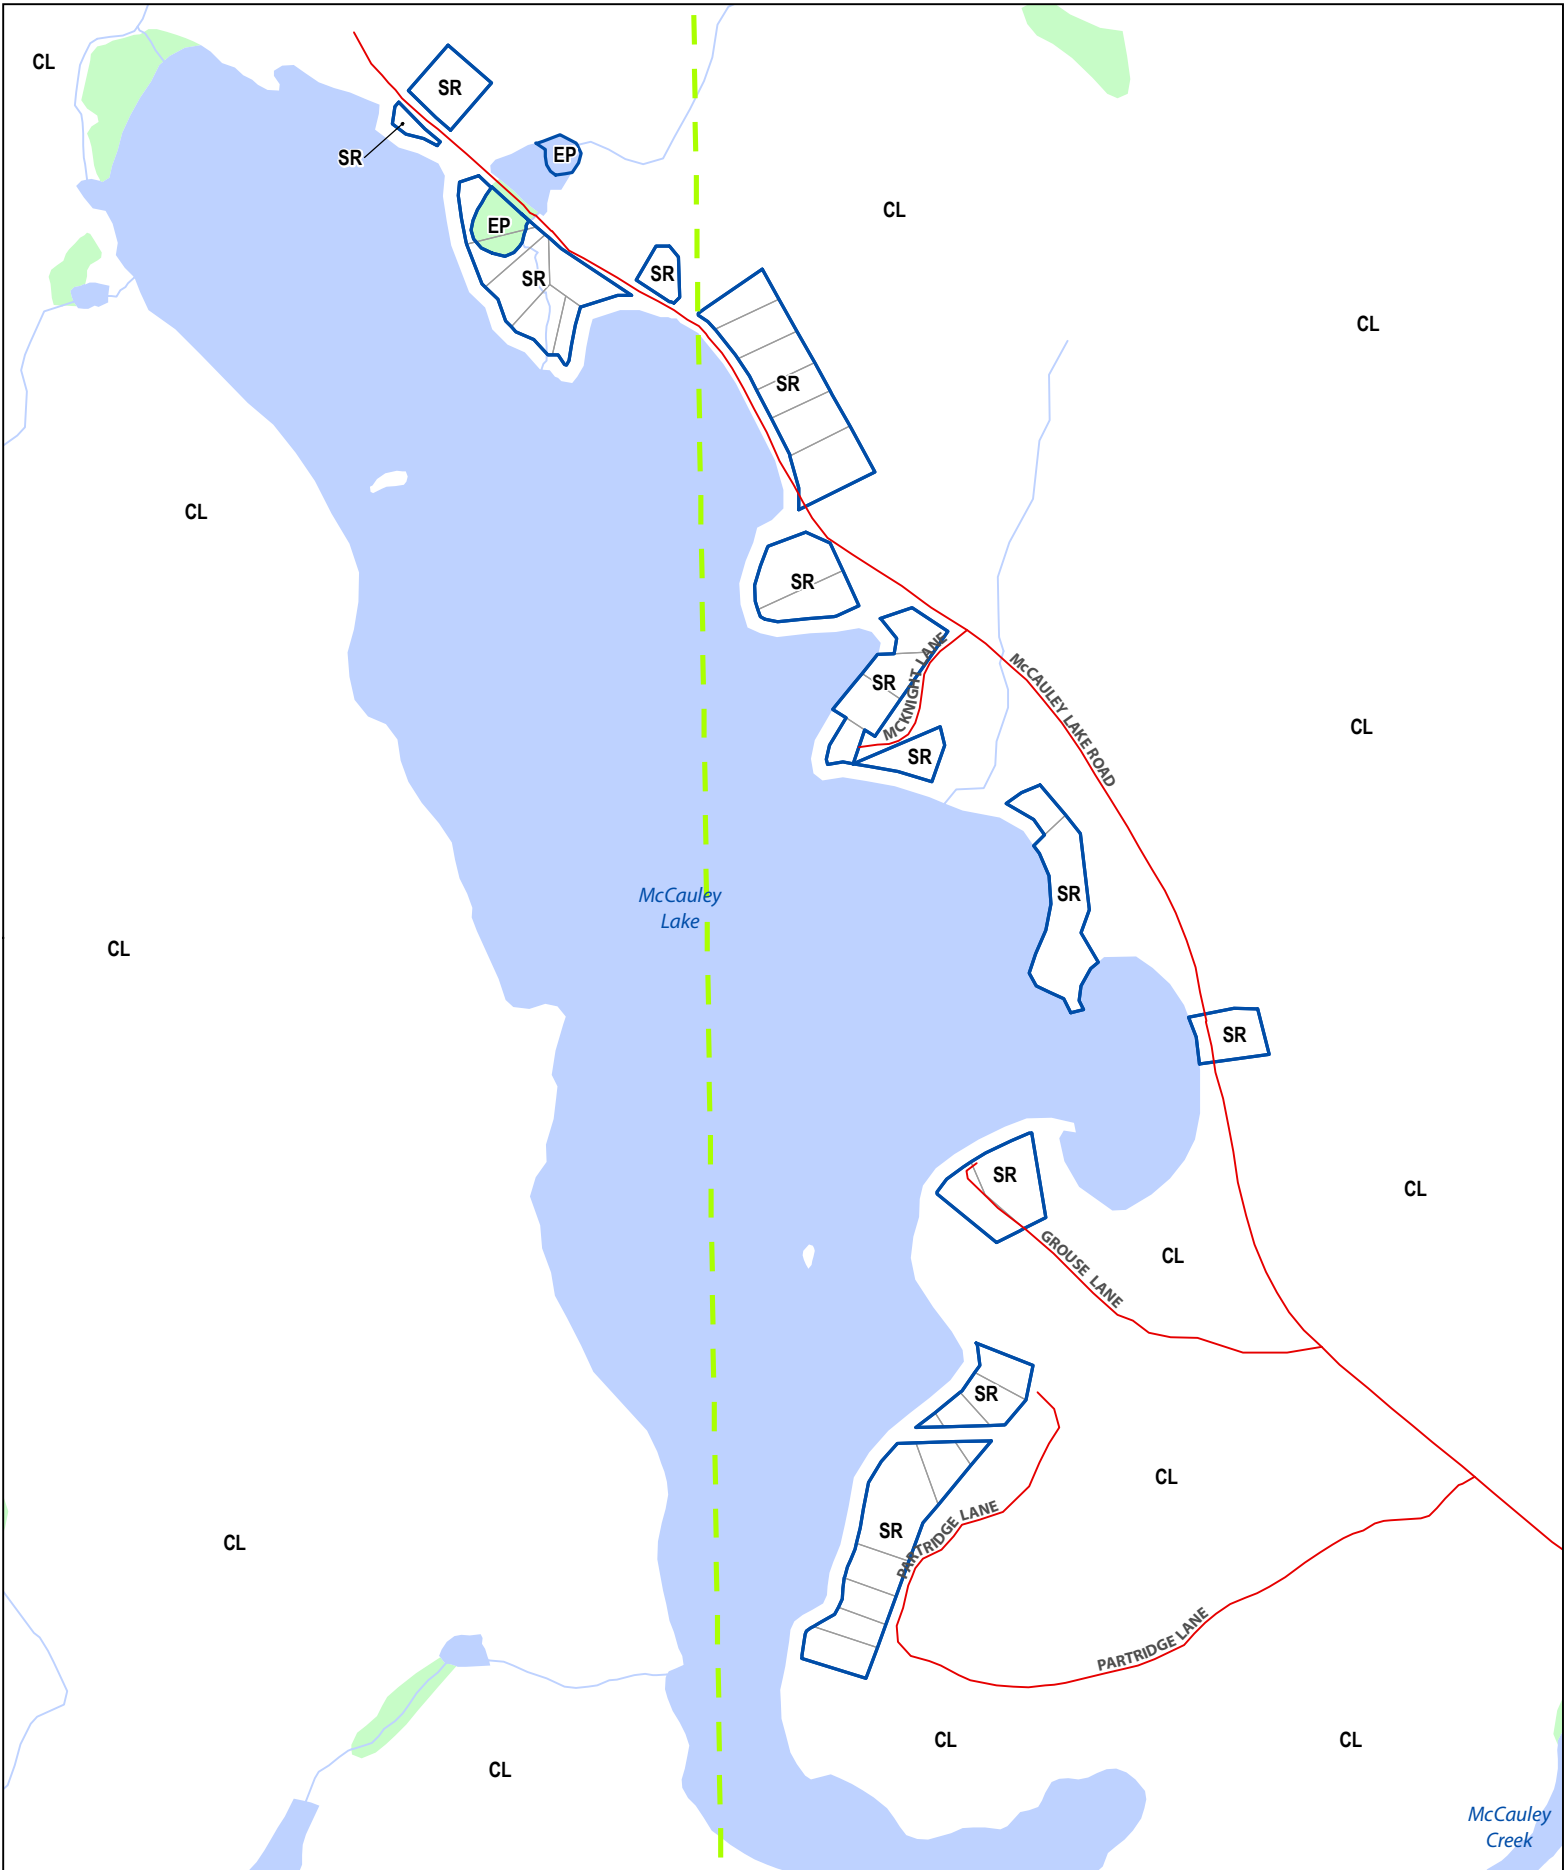

Legend

- Watercourse
- Road
- Township Ward Boundary
- Township Boundary
- Zone Boundary
- Parcel Fabric
- Settlement Area (Official Plan)
- Waterbody
- Wetland

Source: Contains information licensed under the Open Government Licence - Ontario. Township of South Algonquin Service Layer Credits:

Date: December 22, 2016