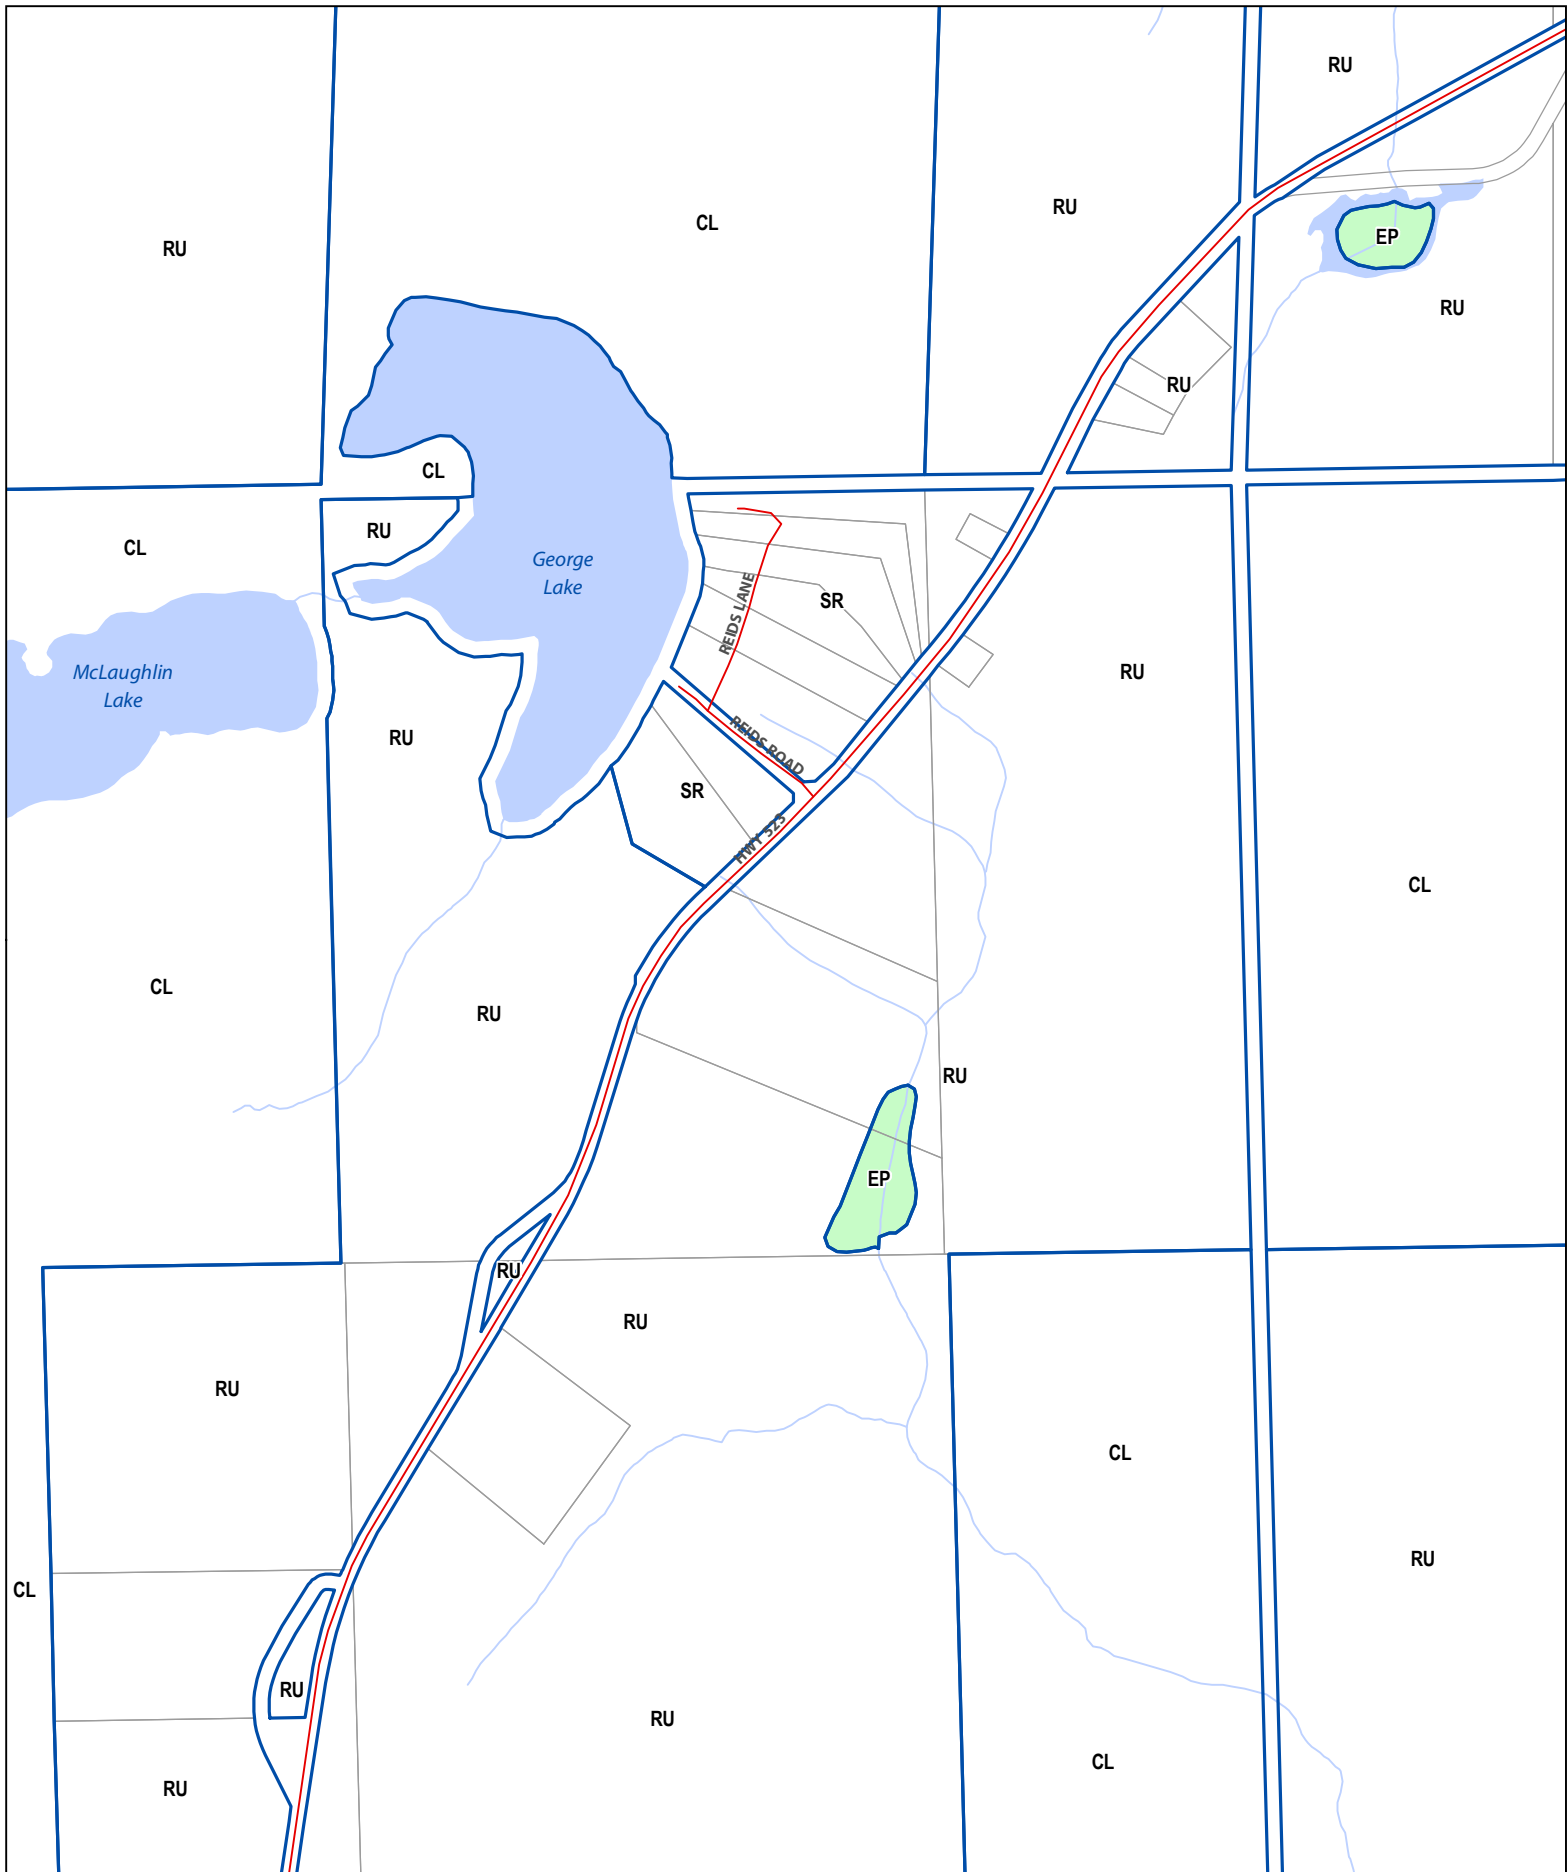

Map 34 of 44
Zoning By-law 2017-527

Legend

- Watercourse
- Road
- Township Boundary
- Zone Boundary
- Settlement Area (Official Plan)
- Waterbody
- Wetland
- Parcel Fabric

Source: Contains information licensed under the Open Government Licence - Ontario. Township of South Algonquin Service Layer Credits:

Date: December 22, 2016