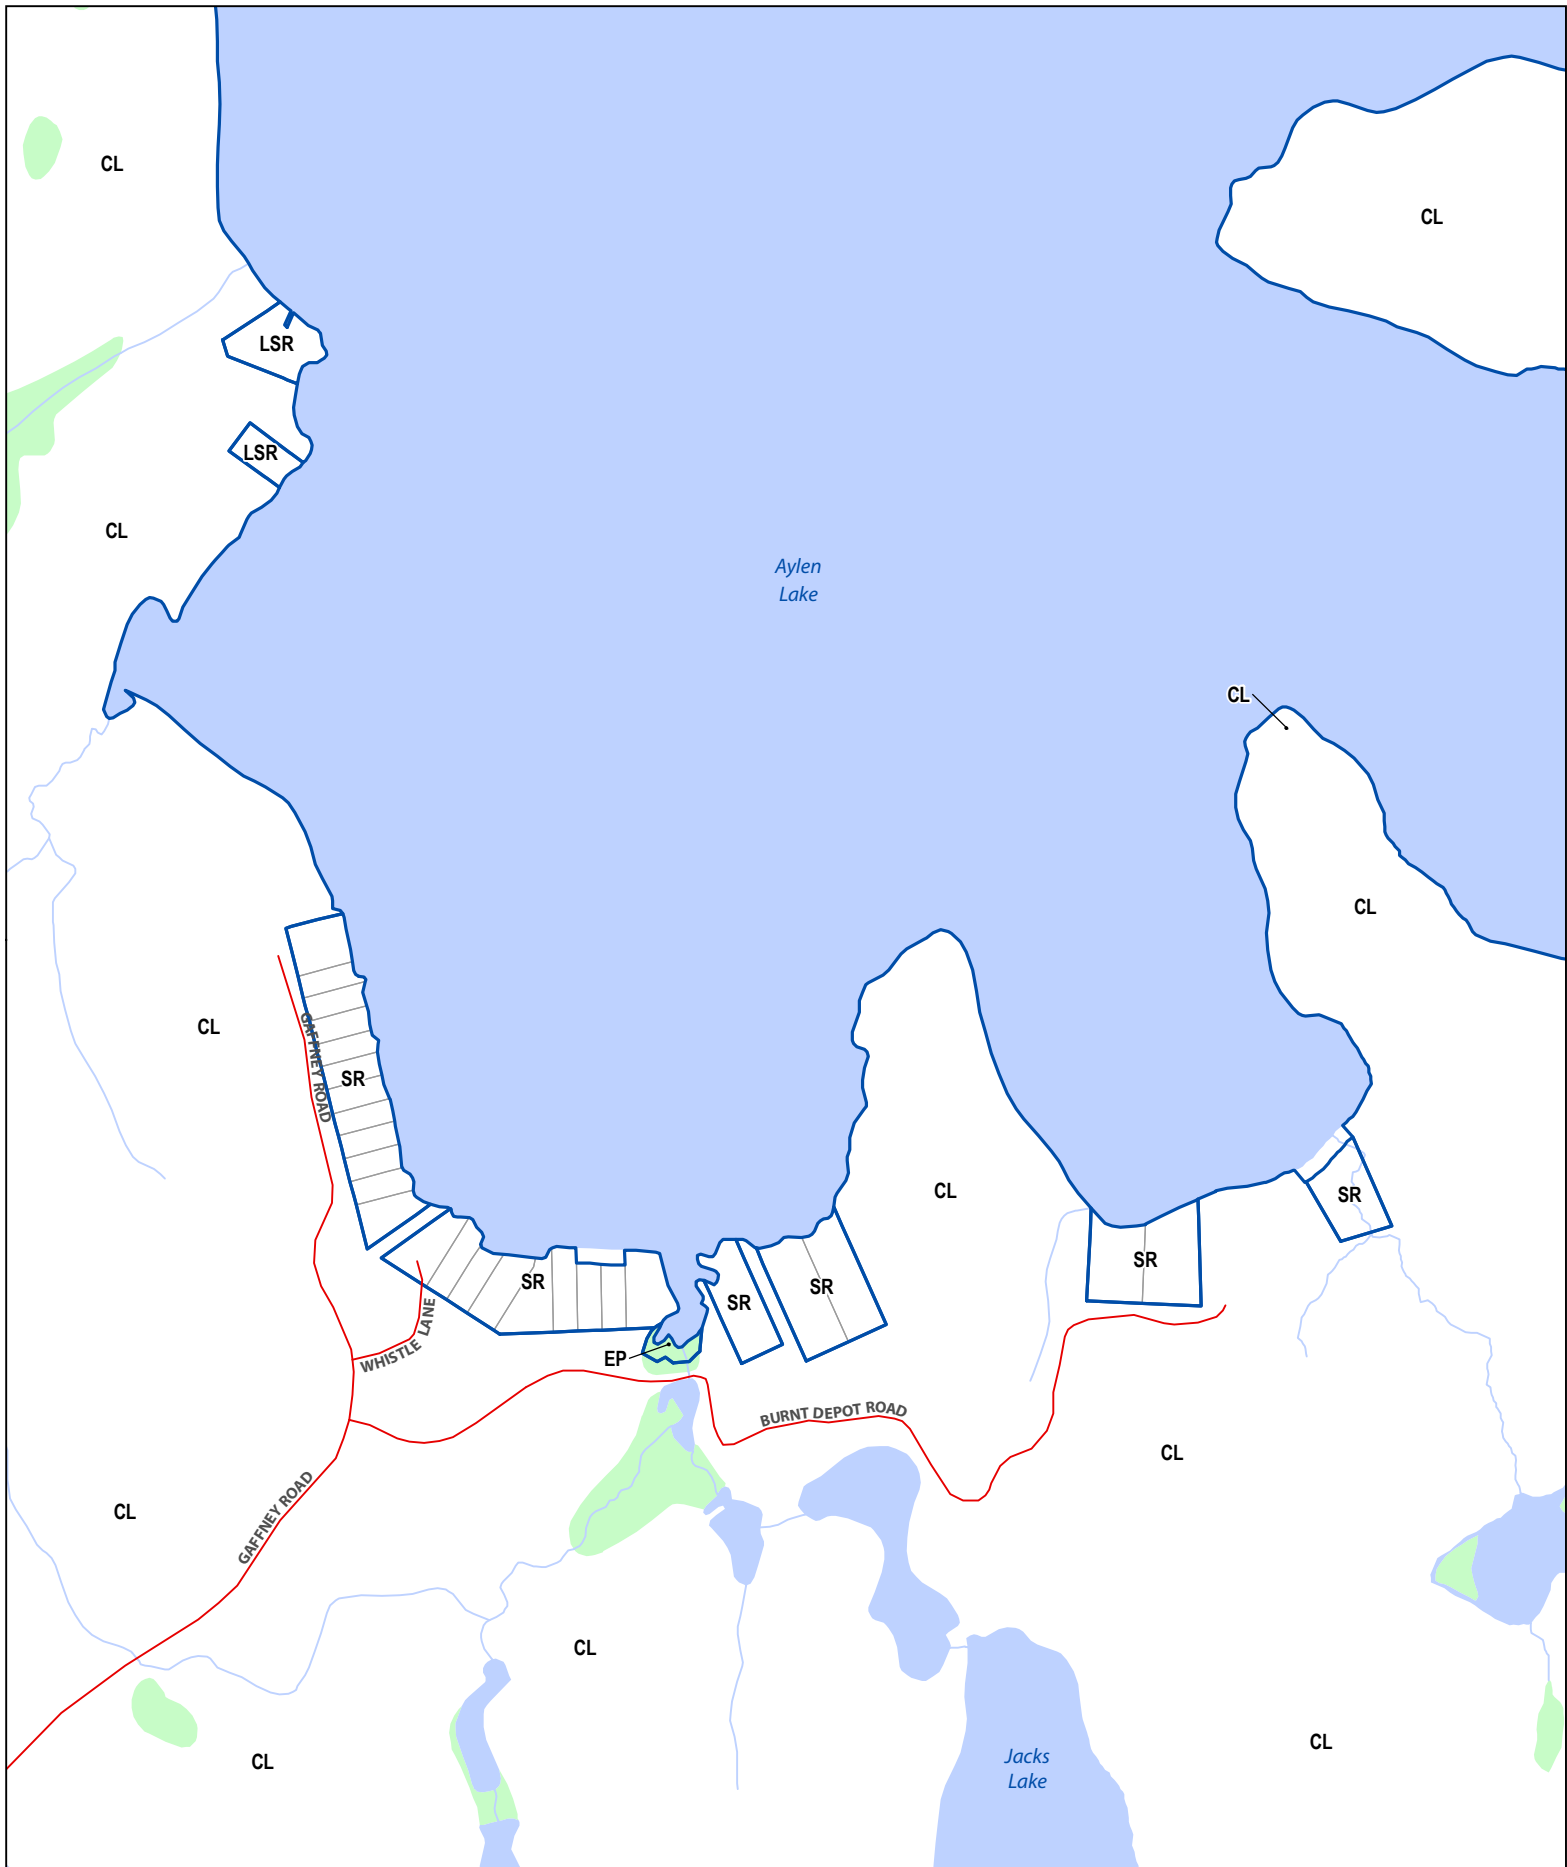

Map 36 of 44
Zoning By-law 2017-527

Legend

- Watercourse
- Road
- Township Ward Boundary
- Township Boundary
- Zone Boundary
- Waterbody
- Wetland
- Settlement Area (Official Plan)
- Parcel Fabric

Source: Contains information licensed under the Open Government Licence - Ontario. Township of South Algonquin Service Layer Credits:

Date: December 22, 2016