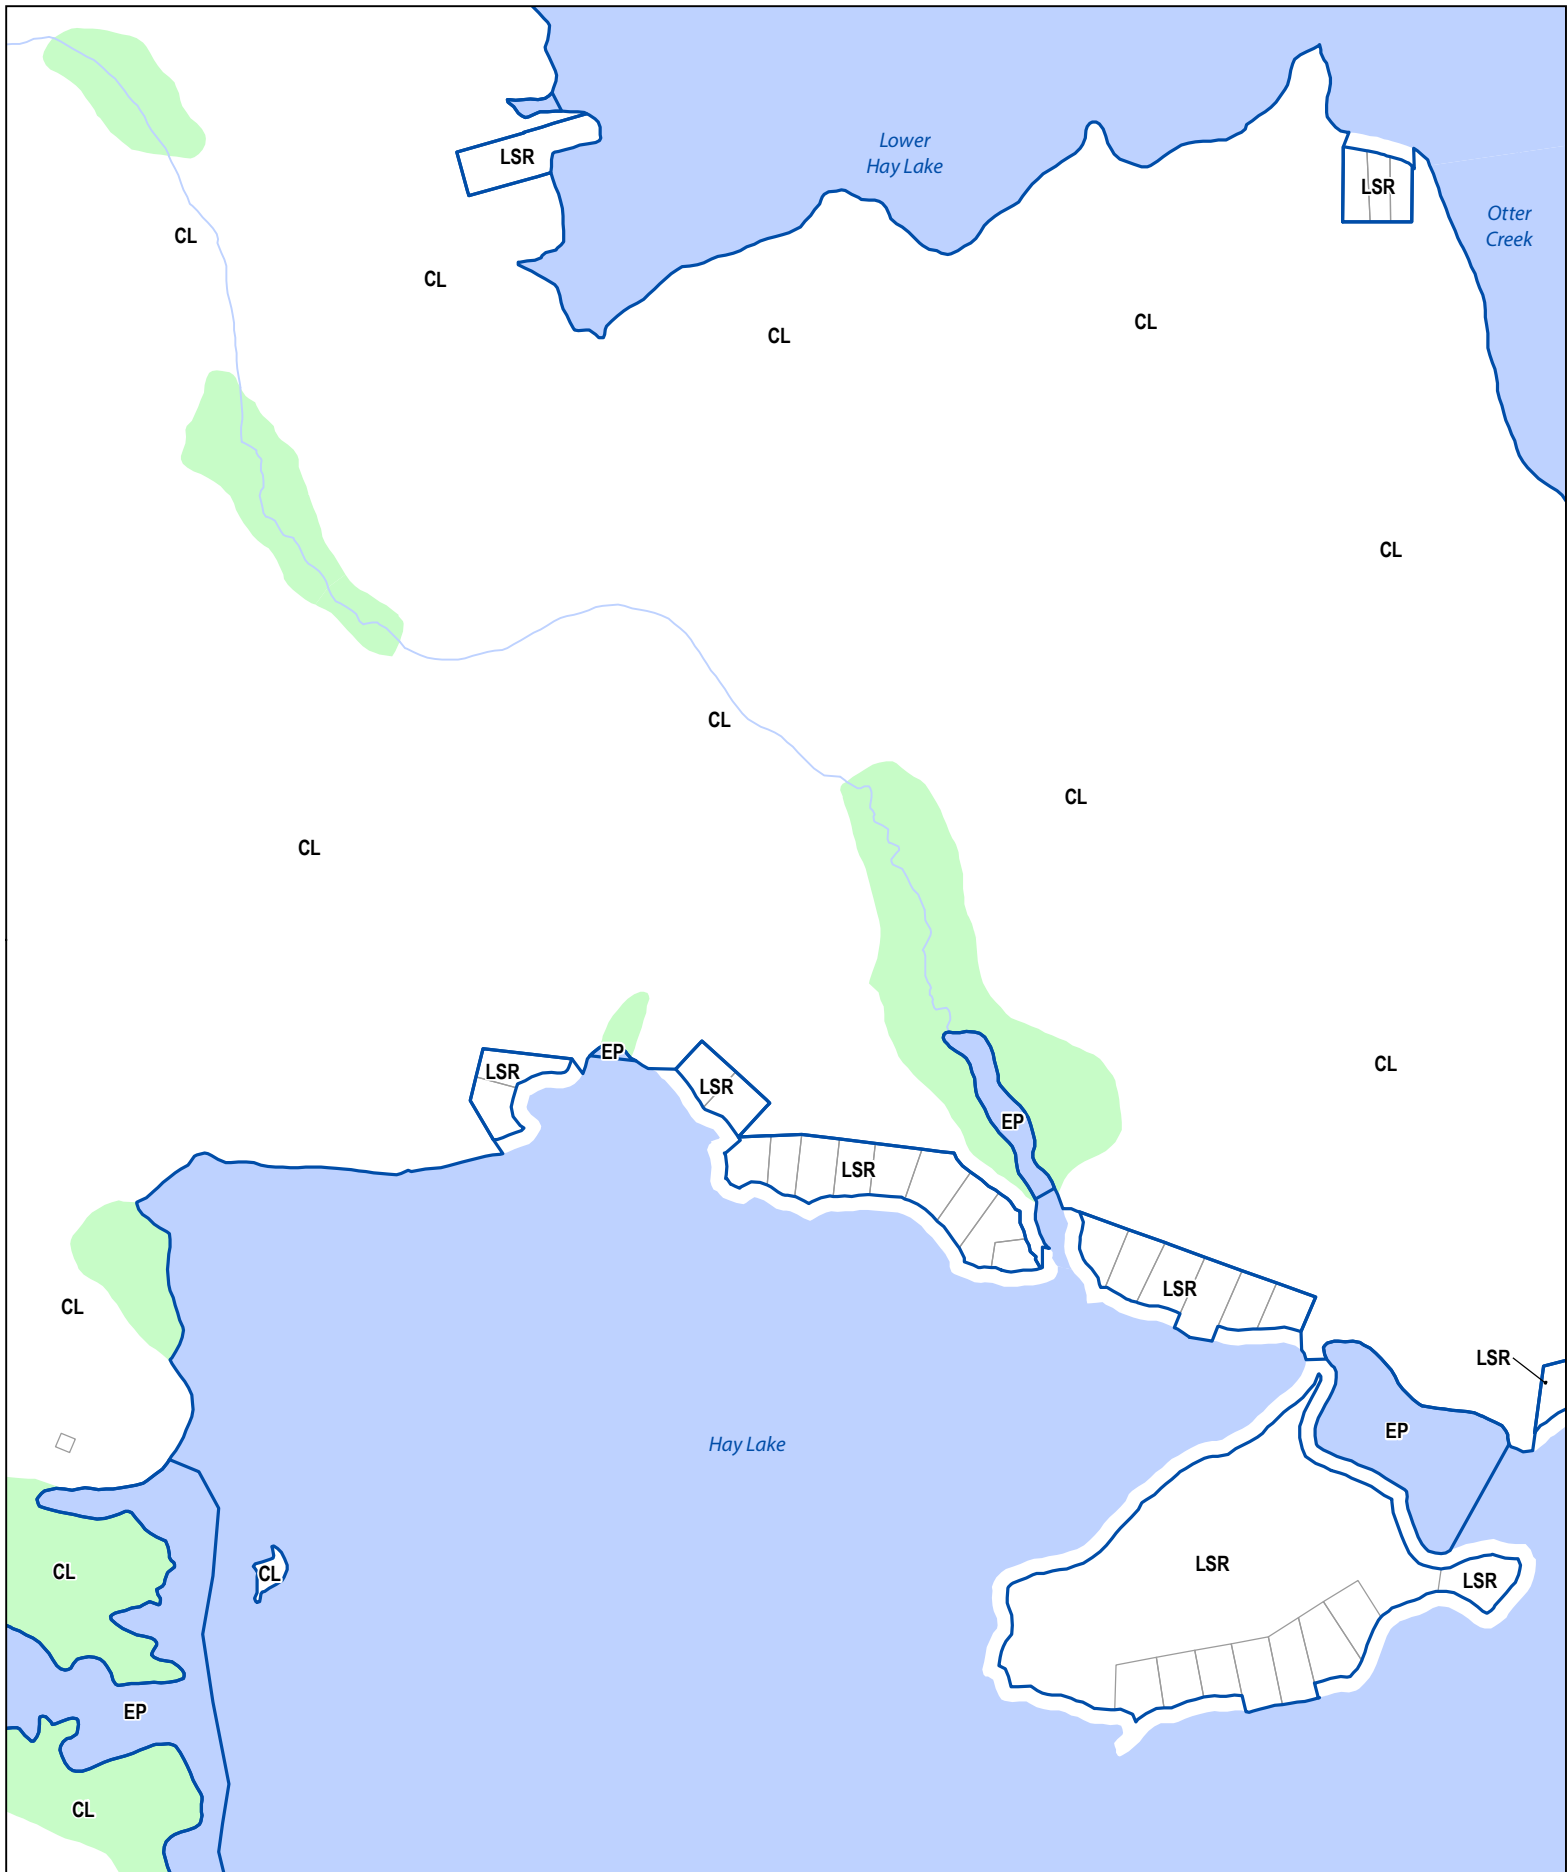

Map 18 of 44
Zoning By-law 2017-527

Legend

- Watercourse
- Road
- Township Boundary
- Zone Boundary
- Waterbody
- Wetland
- Settlement Area (Official Plan)
- Parcel Fabric

Source: Contains information licensed under the Open Government Licence - Ontario. Township of South Algonquin Service Layer Credits:

Date: December 22, 2016