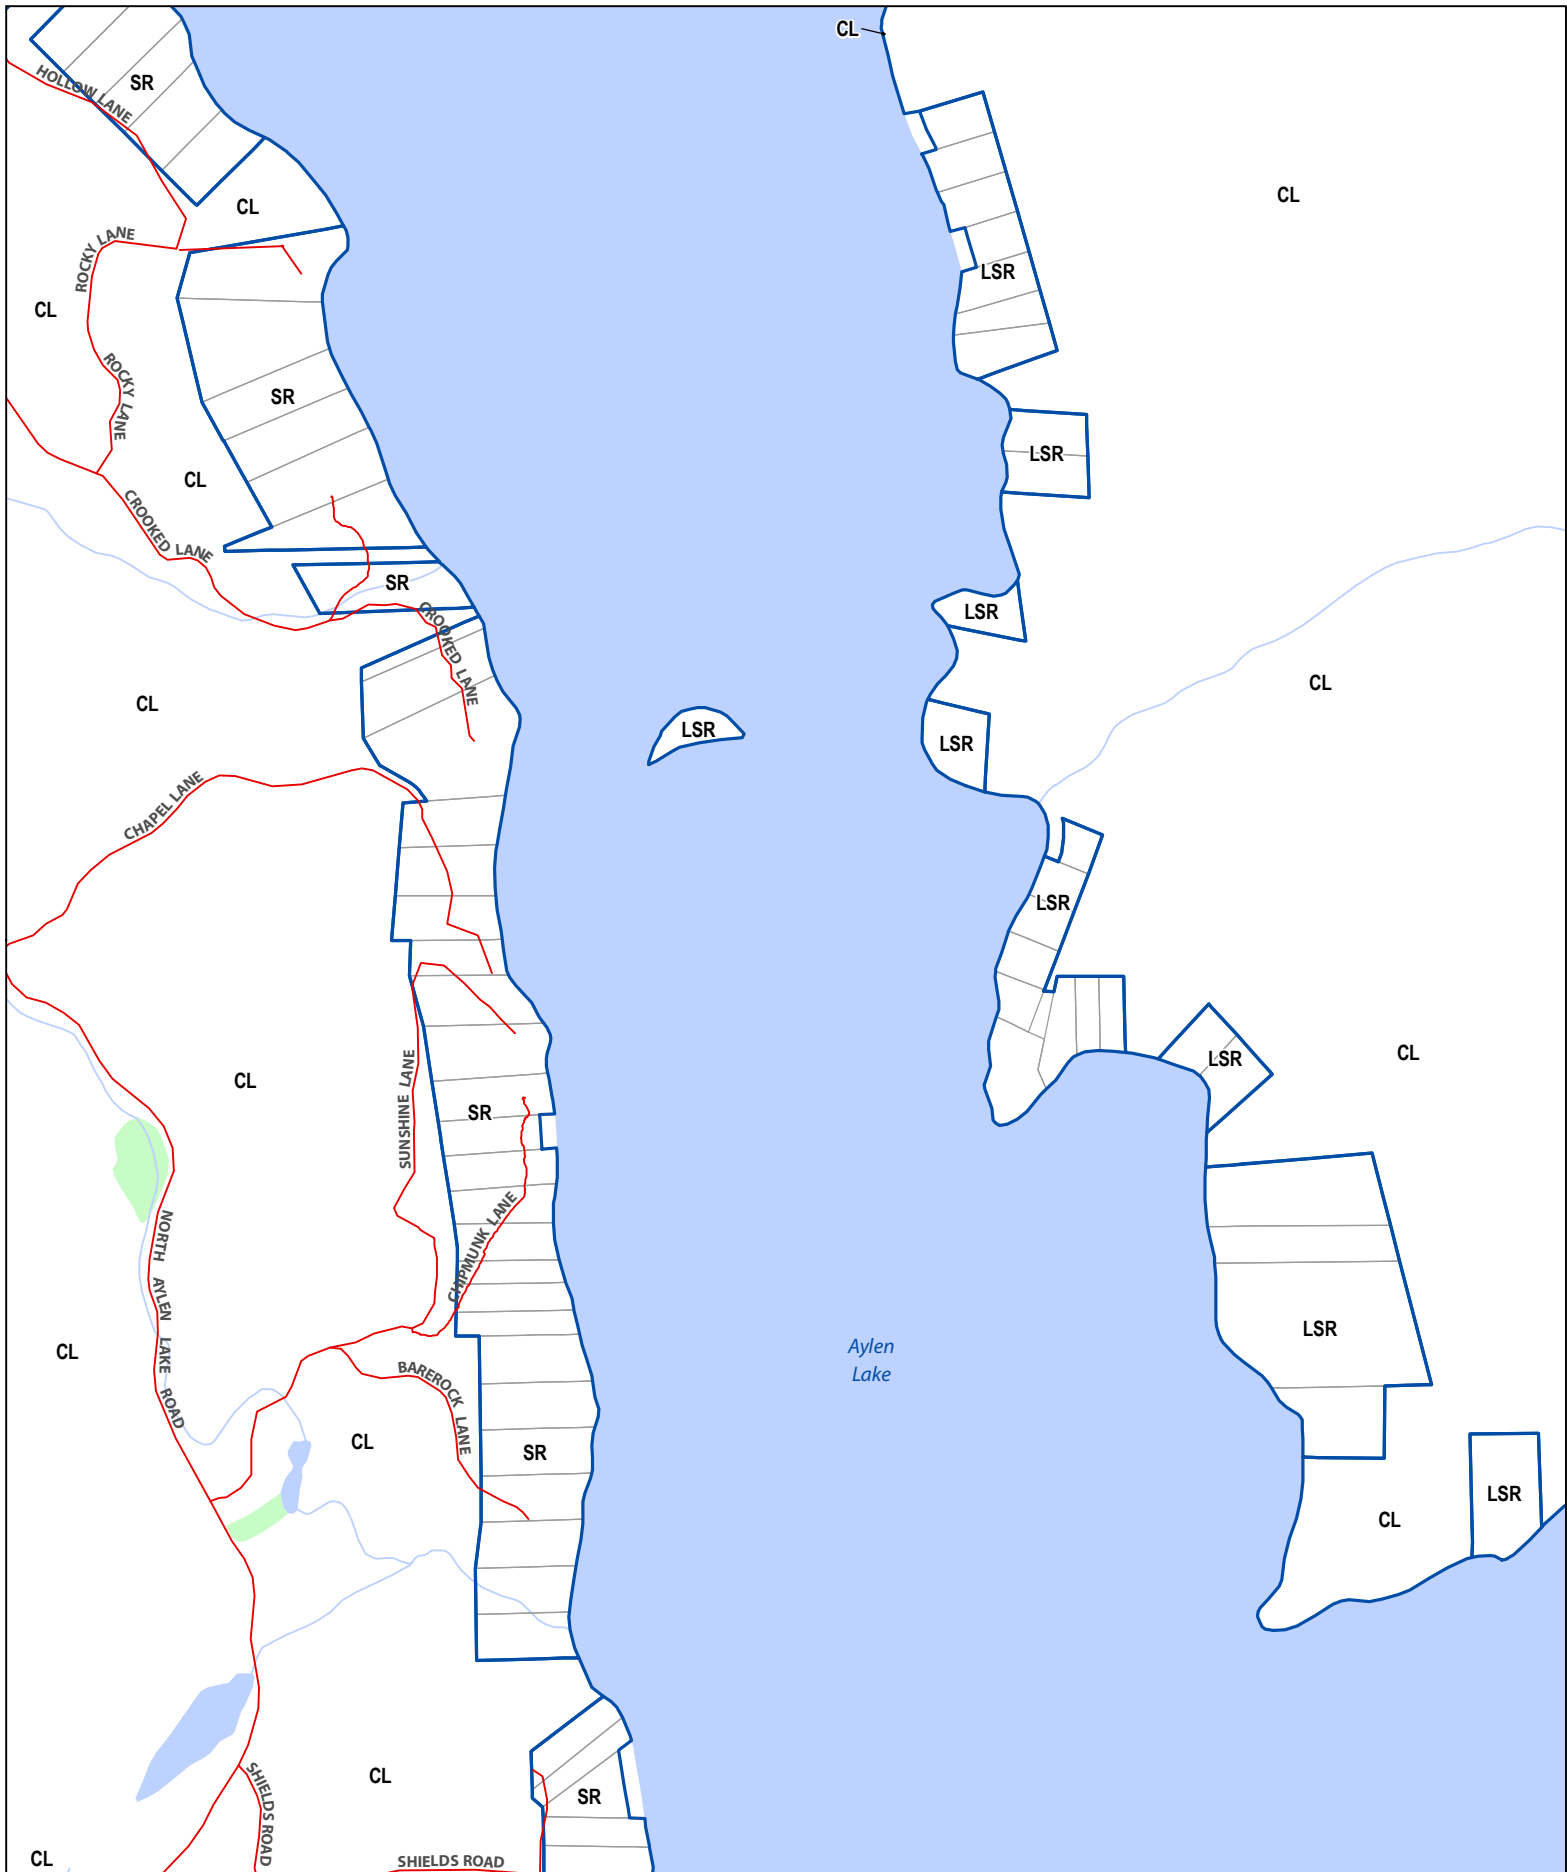

Legend

- Watercourse
- Road
- Township Ward Boundary
- Township Boundary
- Zone Boundary
- Parcel Fabric
- Settlement Area (Official Plan)
- Waterbody
- Wetland

Source: Contains information licensed under the Open Government Licence - Ontario. Township of South Algonquin Service Layer Credits:

Date: December 22, 2016