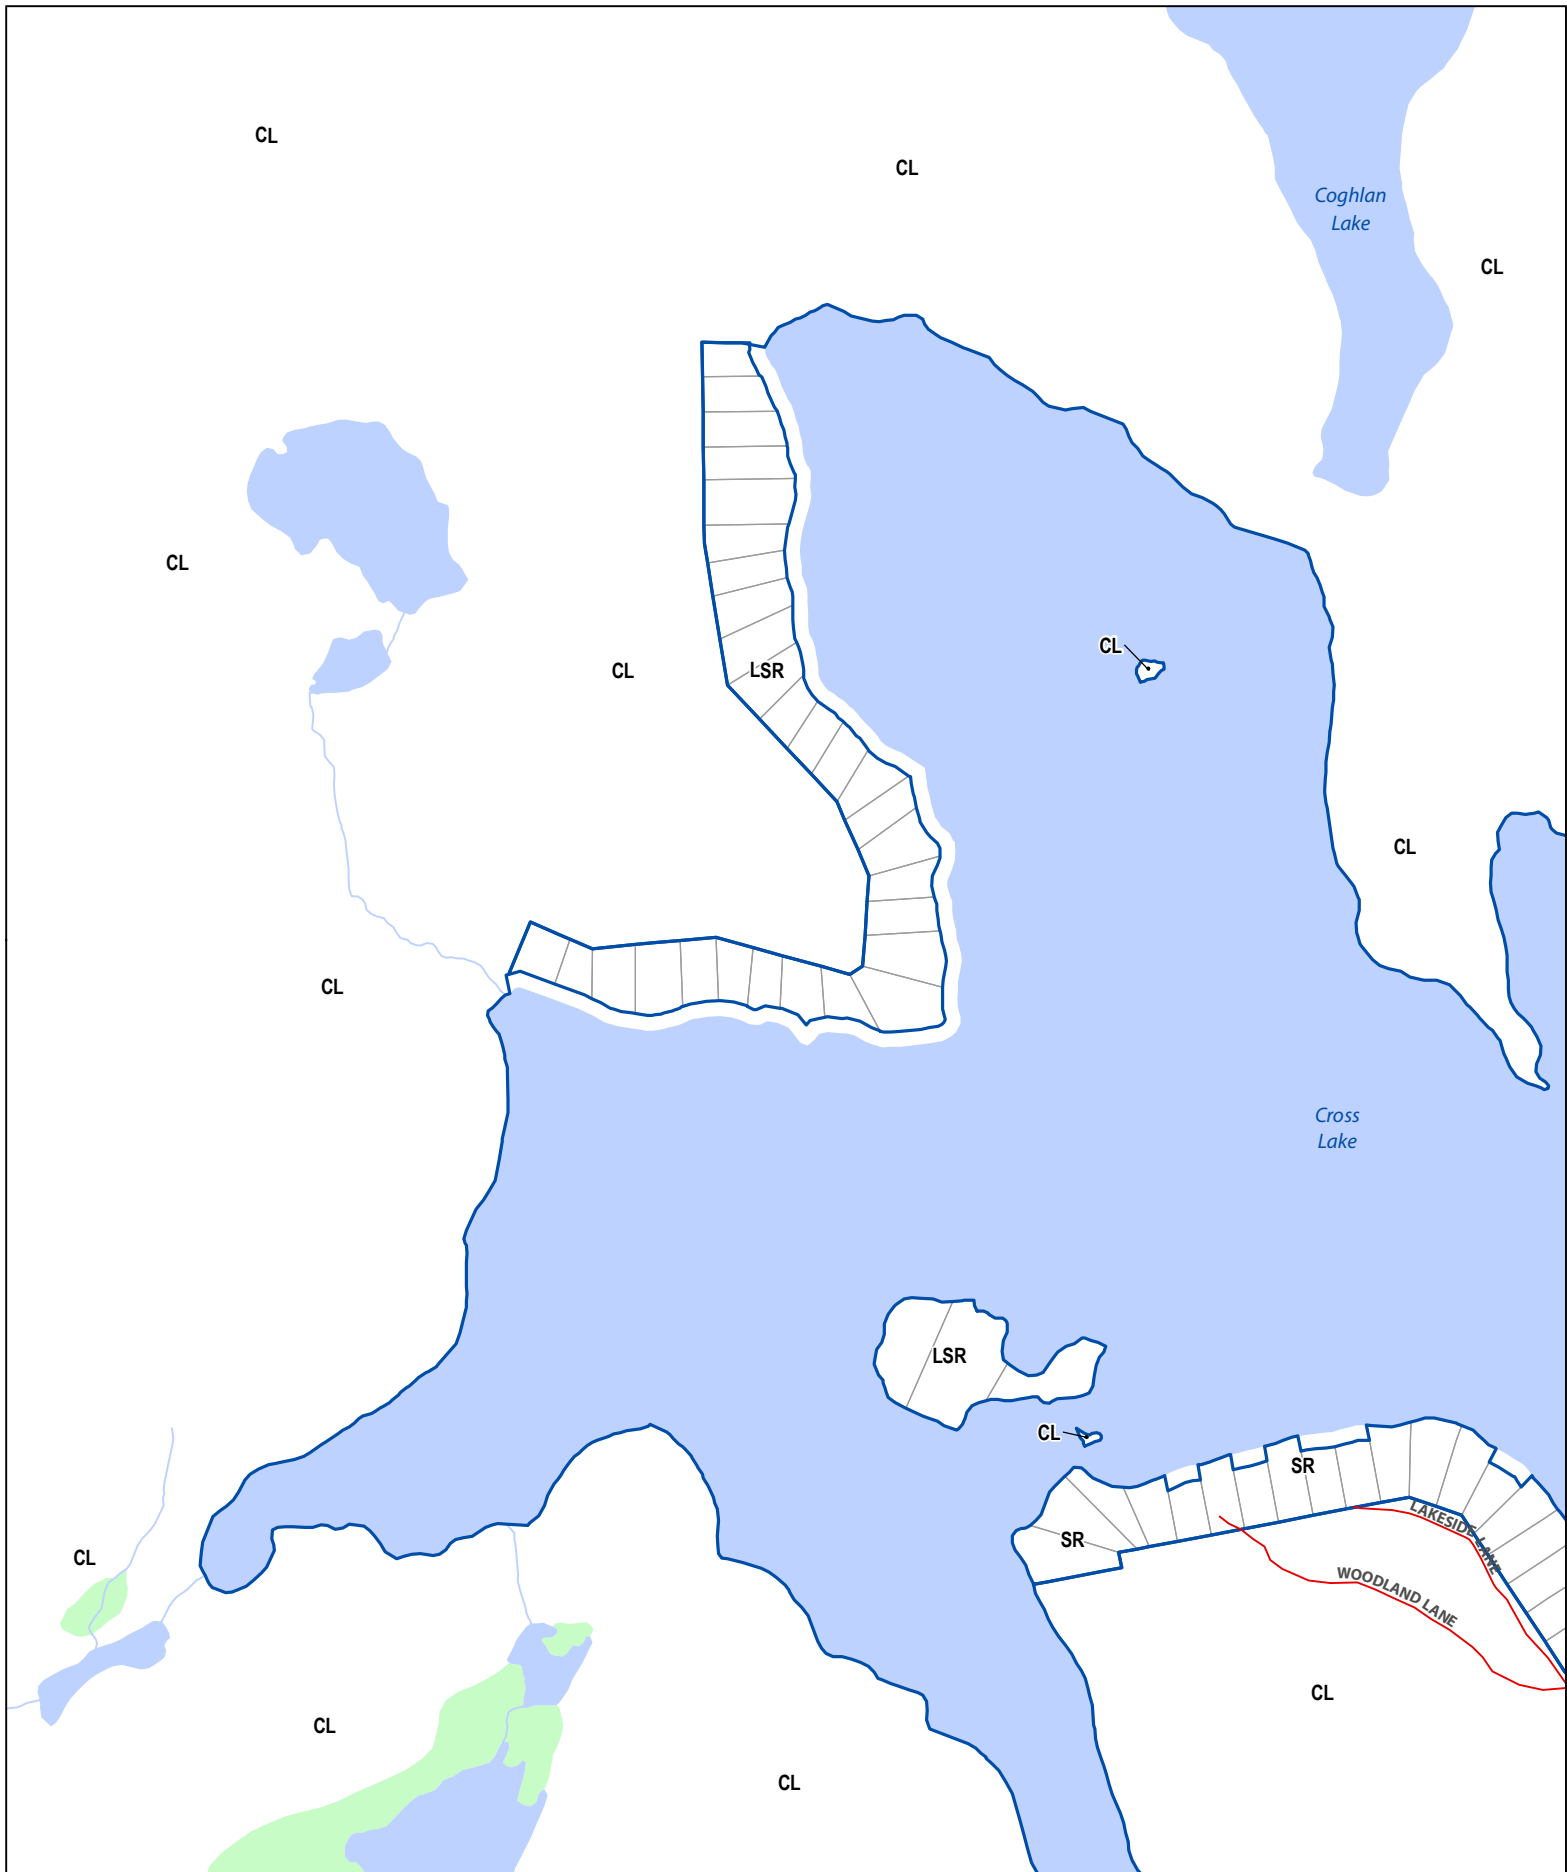

Legend

- Watercourse
- Road
- Township Boundary
- Zone Boundary
- Township Ward Boundary
- Waterbody
- Wetland
- Settlement Area (Official Plan)
- Parcel Fabric

Source: Contains information licensed under the Open Government Licence - Ontario. Township of South Algonquin Service Layer Credits:

Date: December 22, 2016