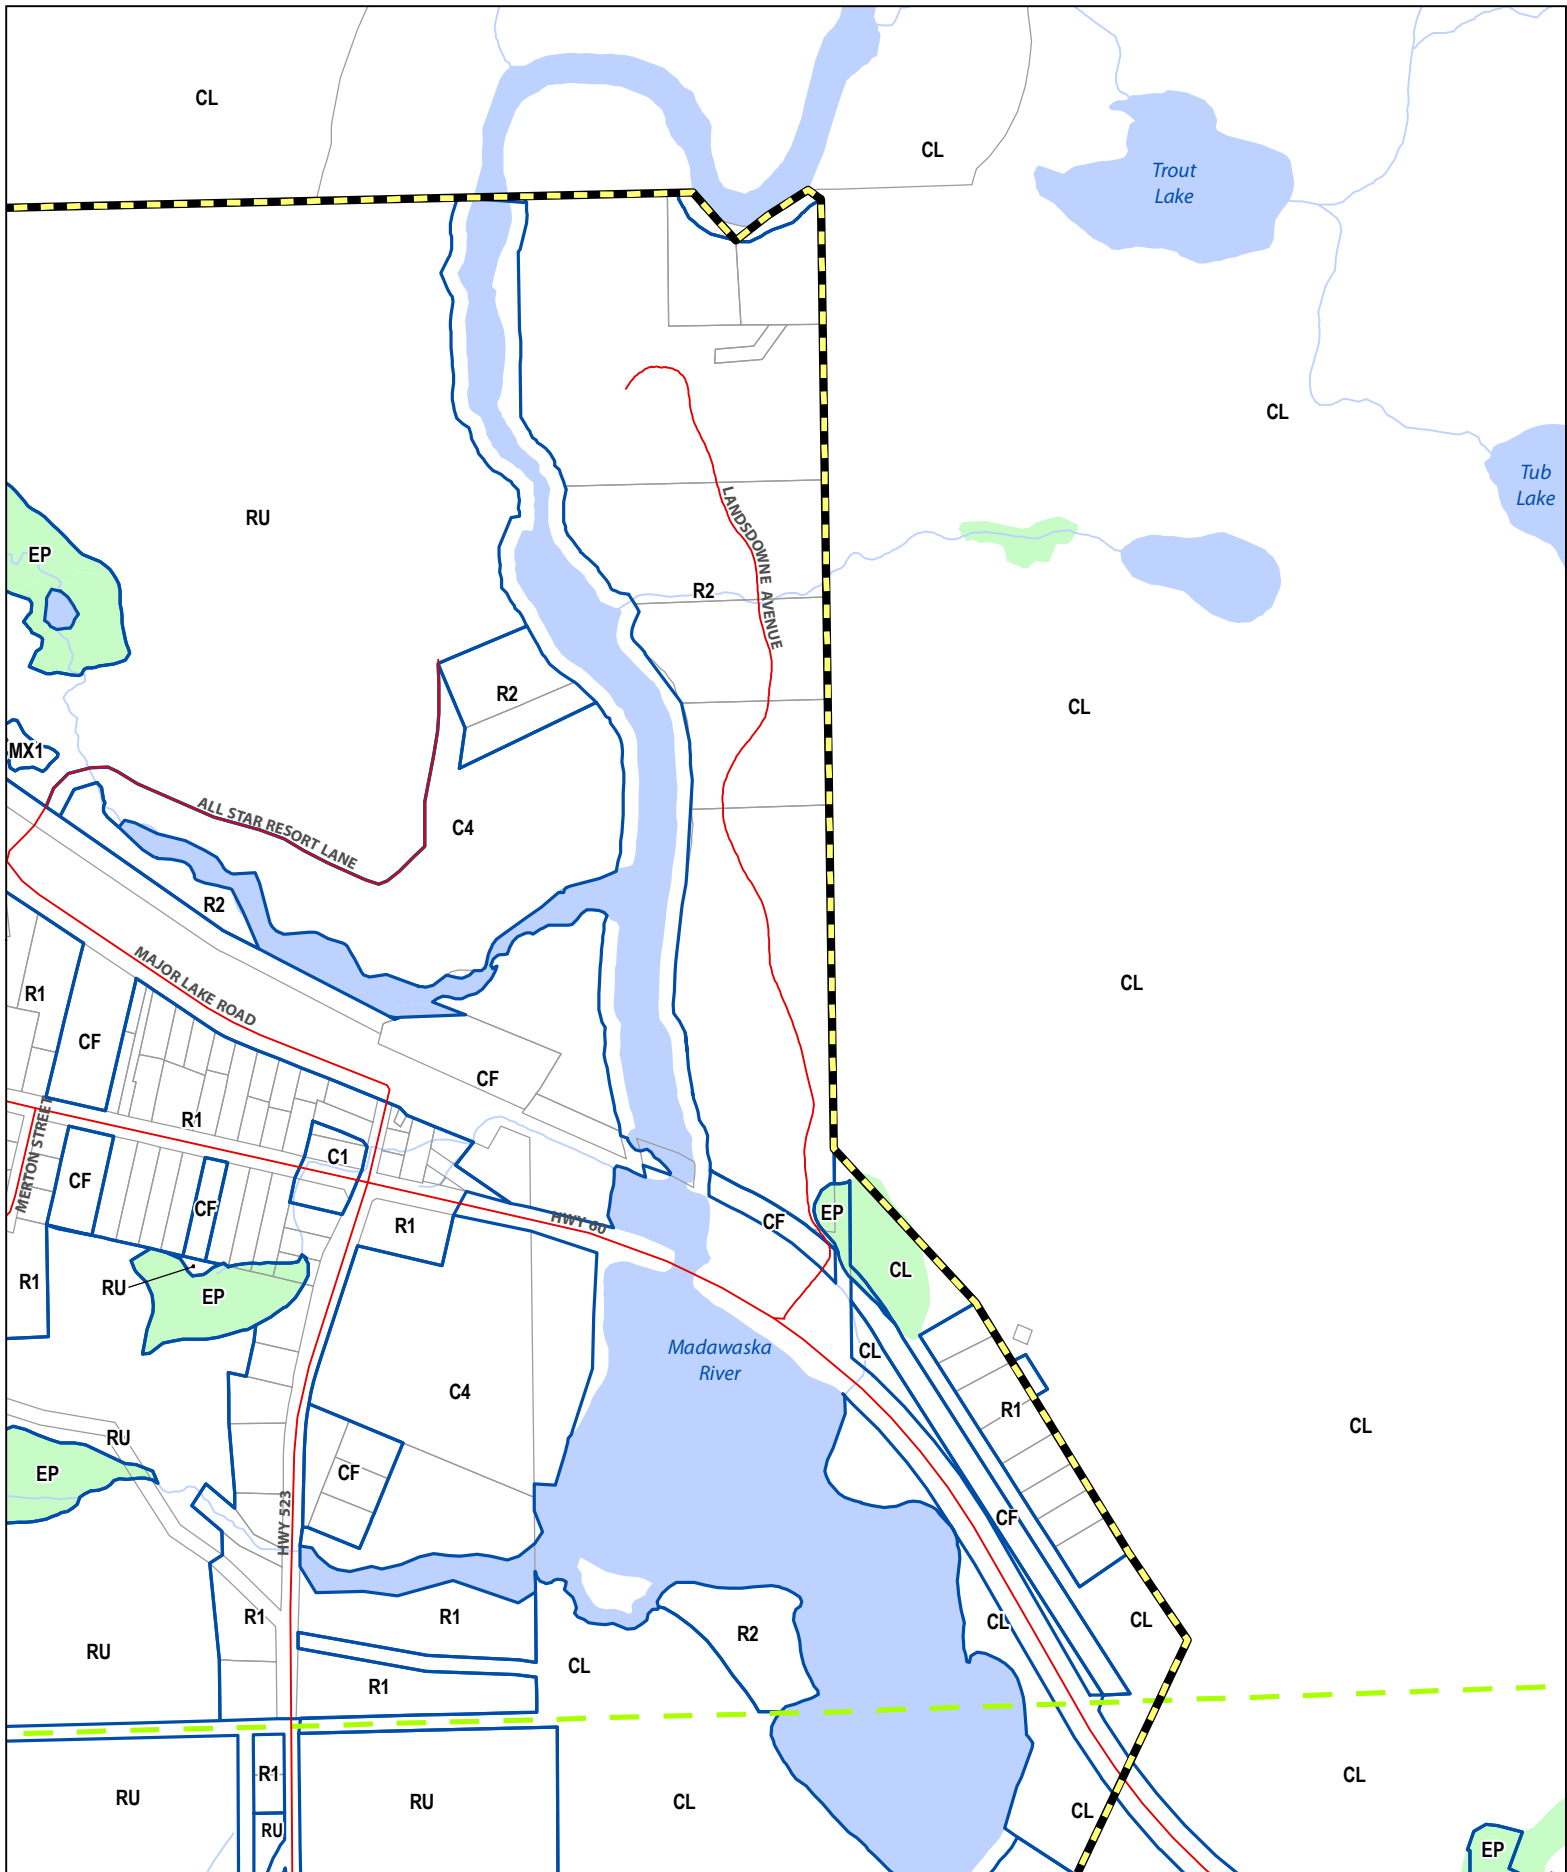

1. **Legend**
2. Watercourse
   - Road
   - Township Ward Boundary
   - Township Boundary
   - Zone Boundary
   - Parcel Fabric
   - Waterbody
   - Wetland

Source: Contains information licensed under the Open Government Licence - Ontario. Township of South Algonquin Service Layer Credits:

Date: December 22, 2016