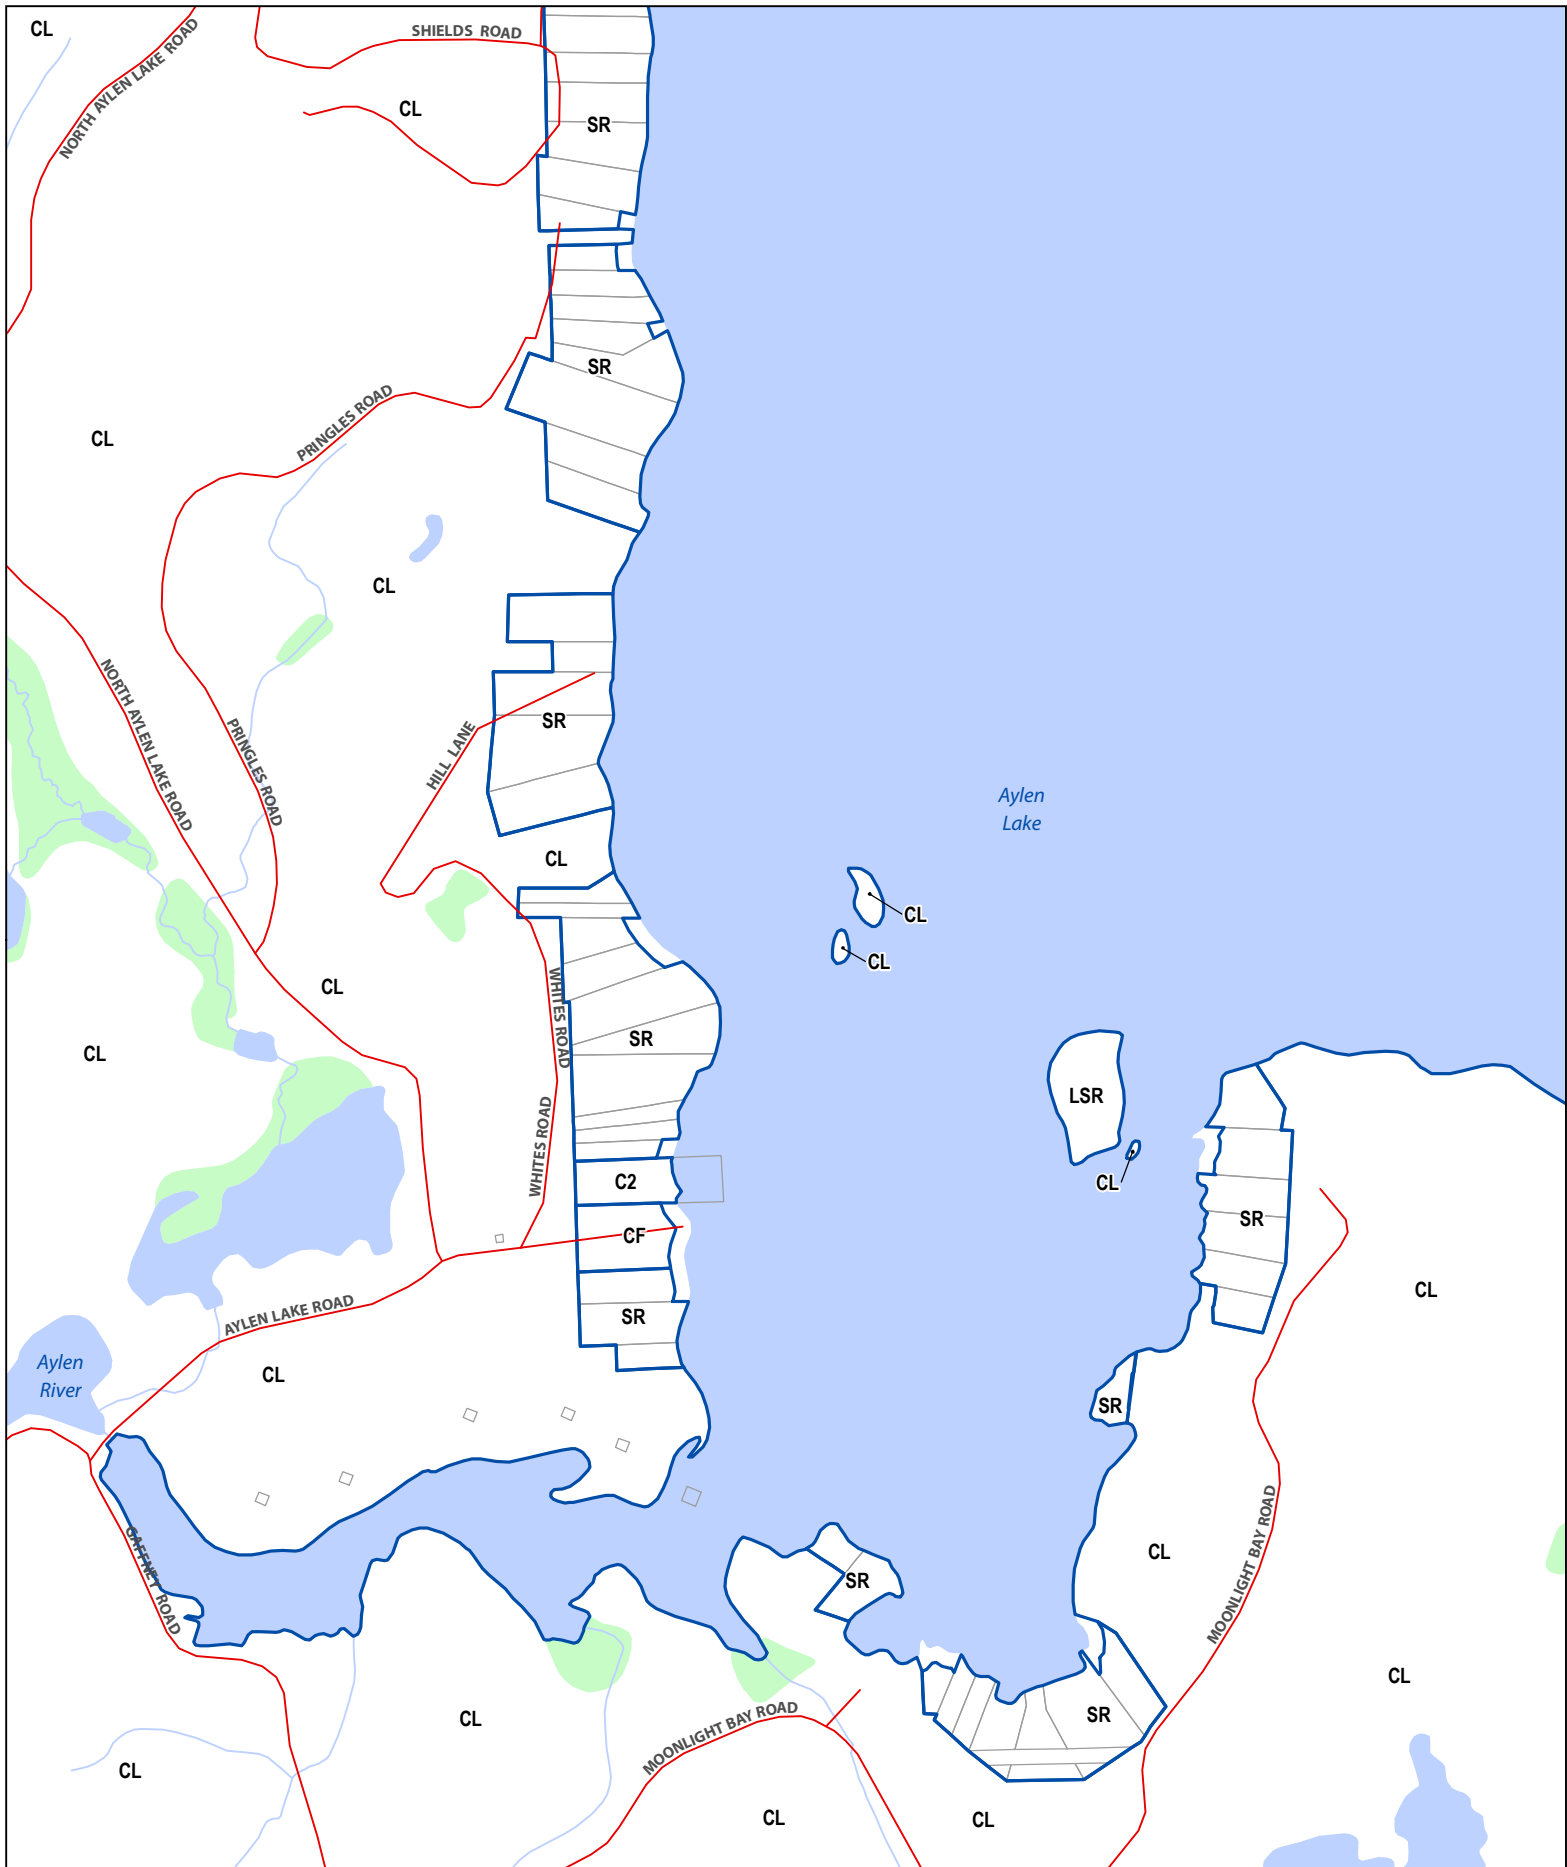

Legend

- Watercourse
- Road
- Township Ward Boundary
- Township Boundary
- Zone Boundary
- Waterbody
- Wetland
- Settlement Area (Official Plan)
- Parcel Fabric

Source: Contains information licensed under the Open Government Licence - Ontario. Township of South Algonquin Service Layer Credits:

Date: December 22, 2016