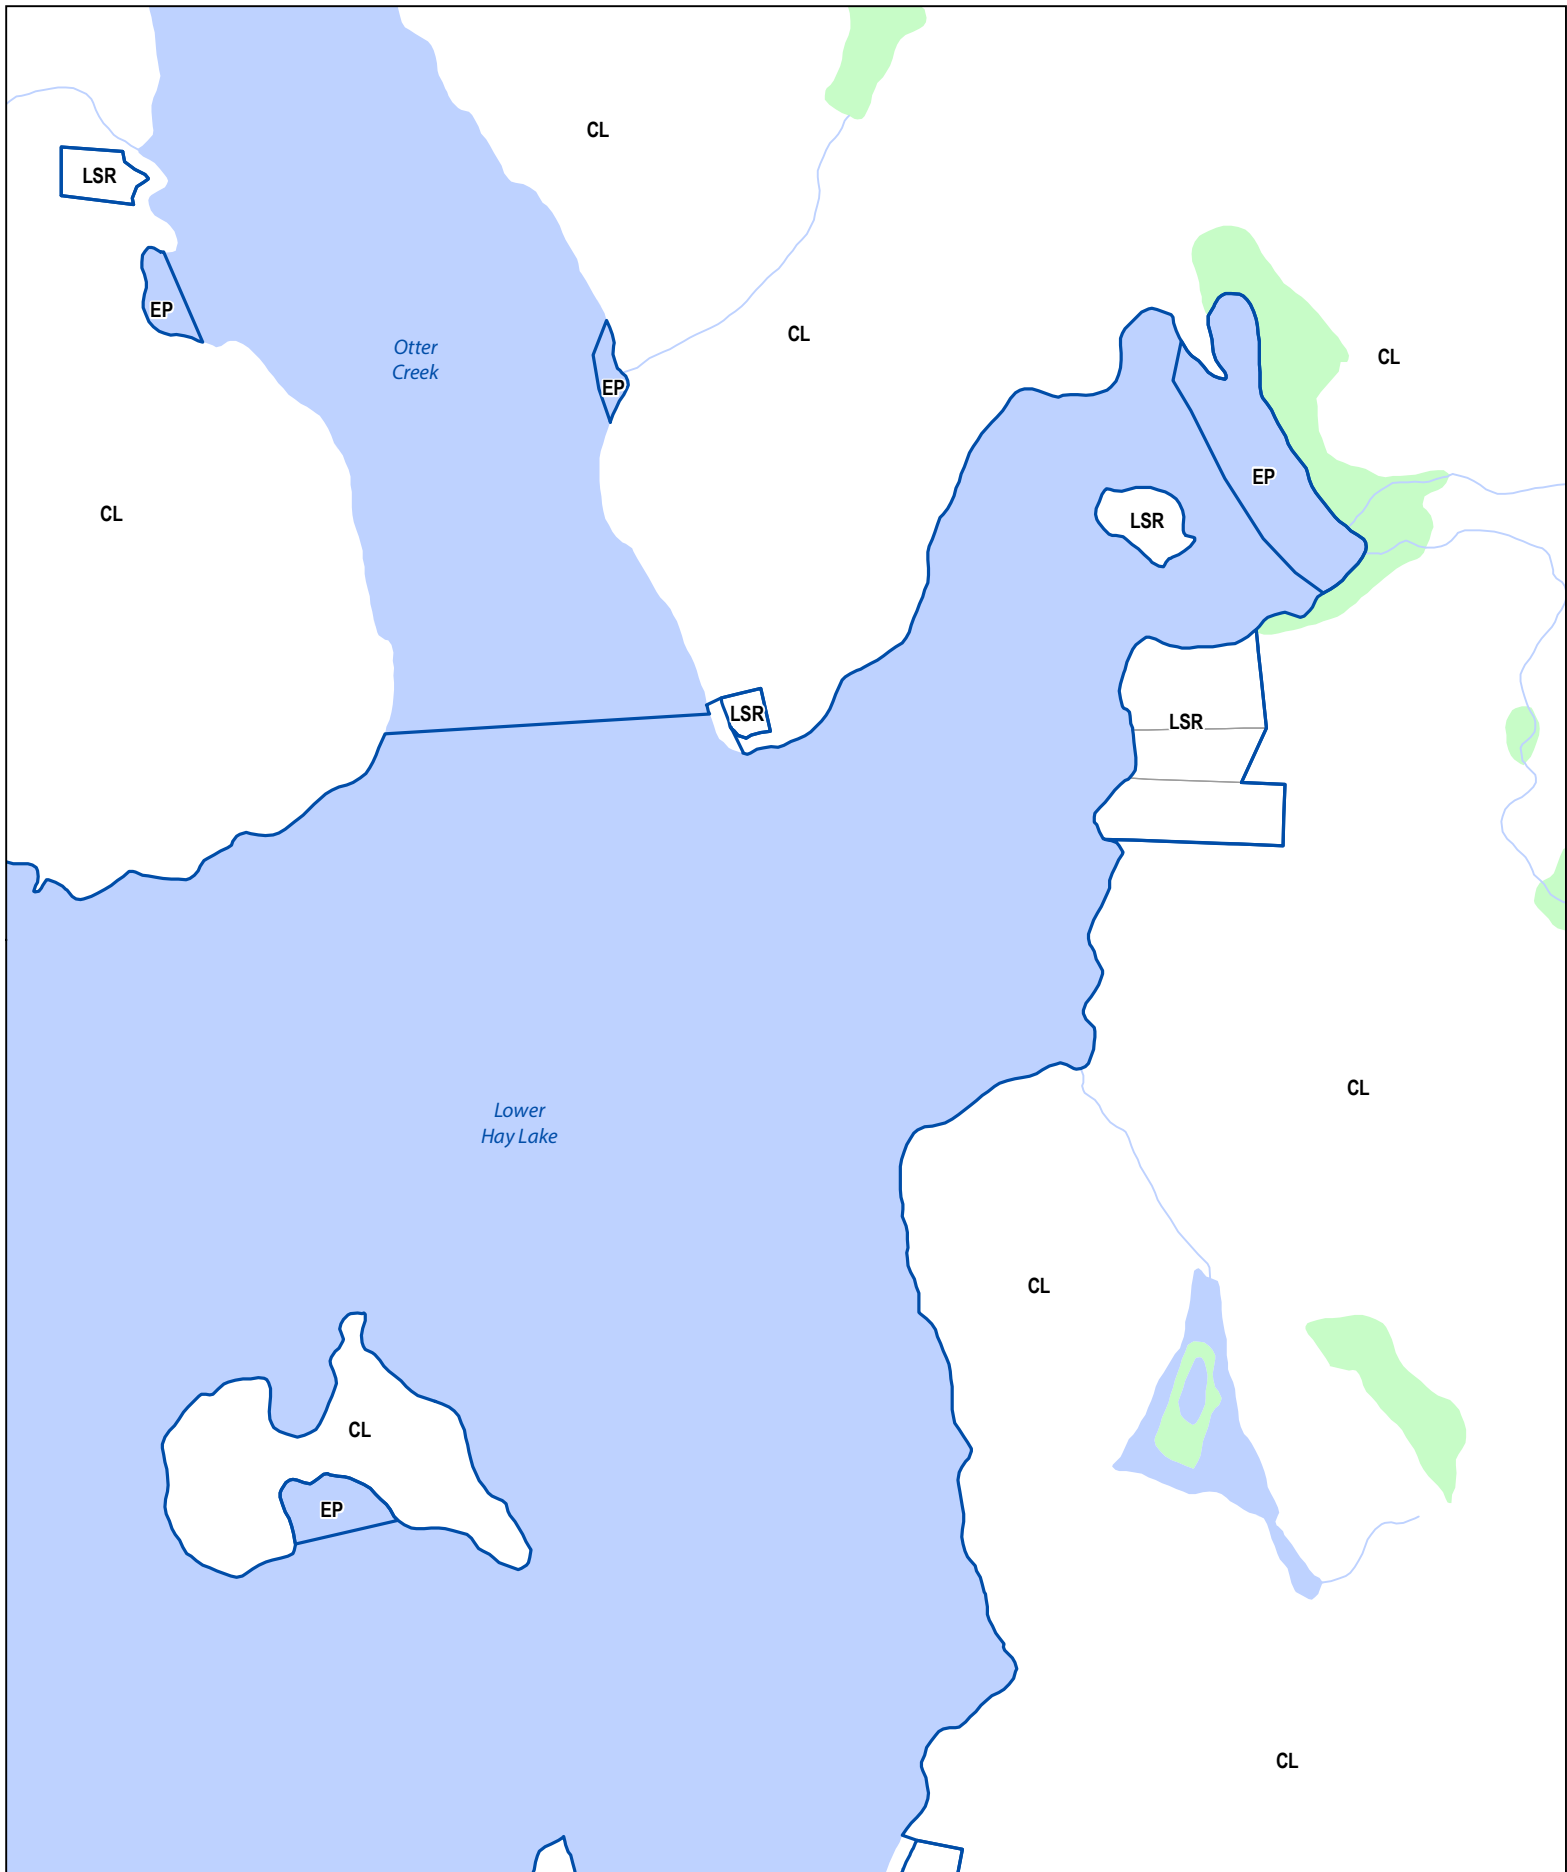

Map 17 of 44
Zoning By-law 2017-527

Legend

- Watercourse
- Road
- Settlement Area (Official Plan)
- Township Ward Boundary
- Township Boundary
- Waterbody
- Wetland
- Zone Boundary
- Parcel Fabric

Source: Contains information licensed under the Open Government Licence - Ontario. Township of South Algonquin Service Layer Credits:

Date: December 22, 2016