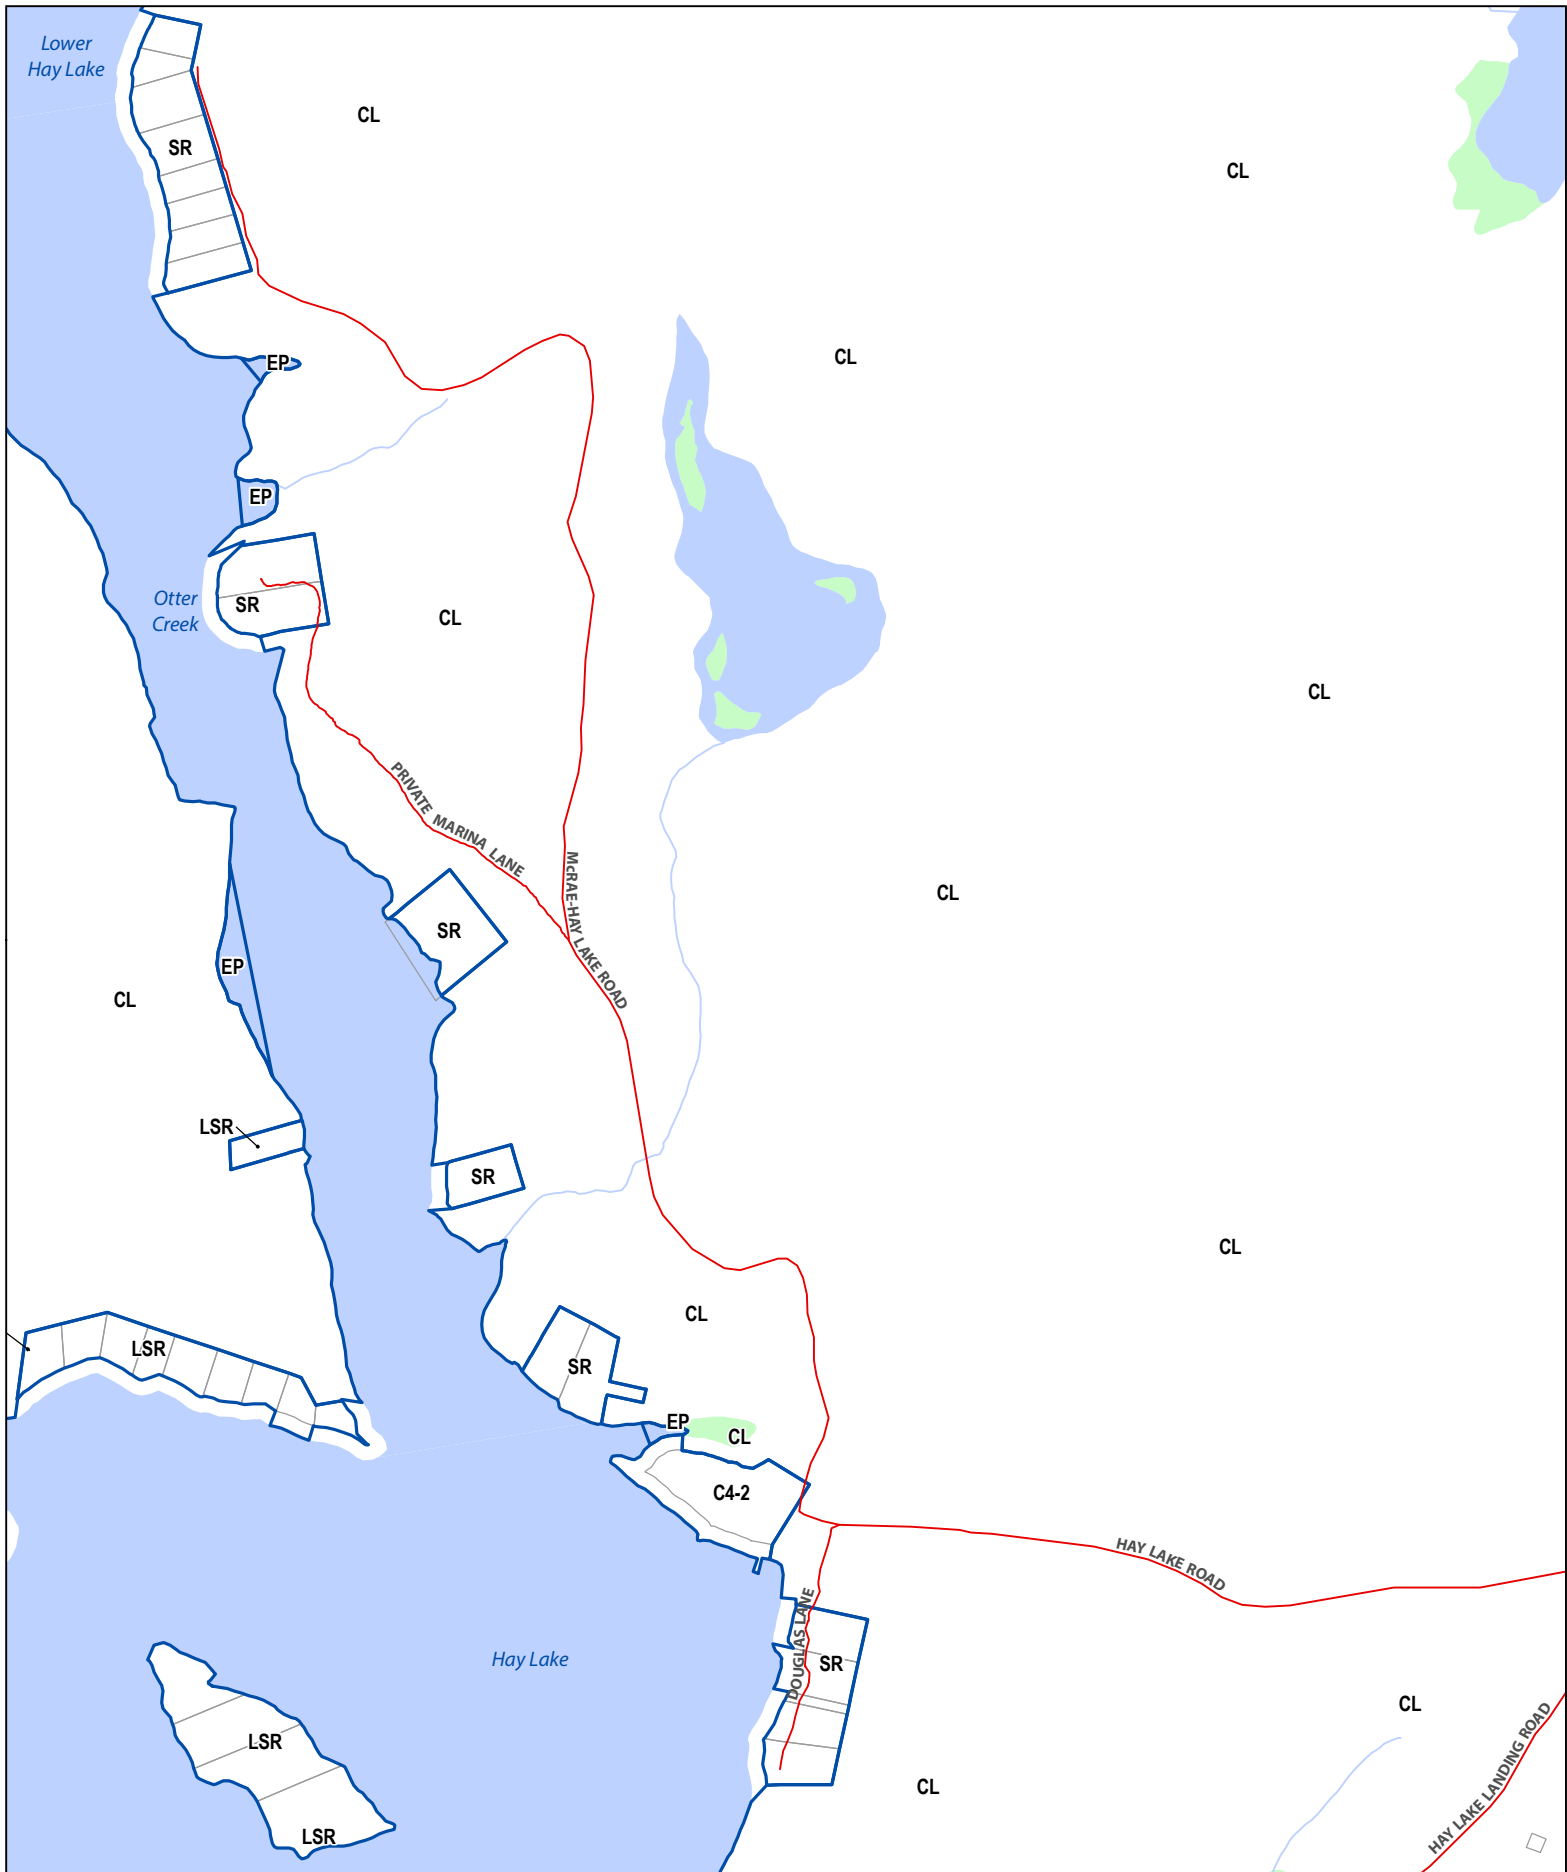

Map 19 of 44
Zoning By-law 2017-527

Legend

- Watercourse
- Road
- Township Ward Boundary
- Township Boundary
- Zone Boundary
- Parcel Fabric
- Waterbody
- Wetland
- Settlement Area (Official Plan)

Source: Contains information licensed under the Open Government Licence - Ontario. Township of South Algonquin Service Layer Credits:

Date: December 22, 2016