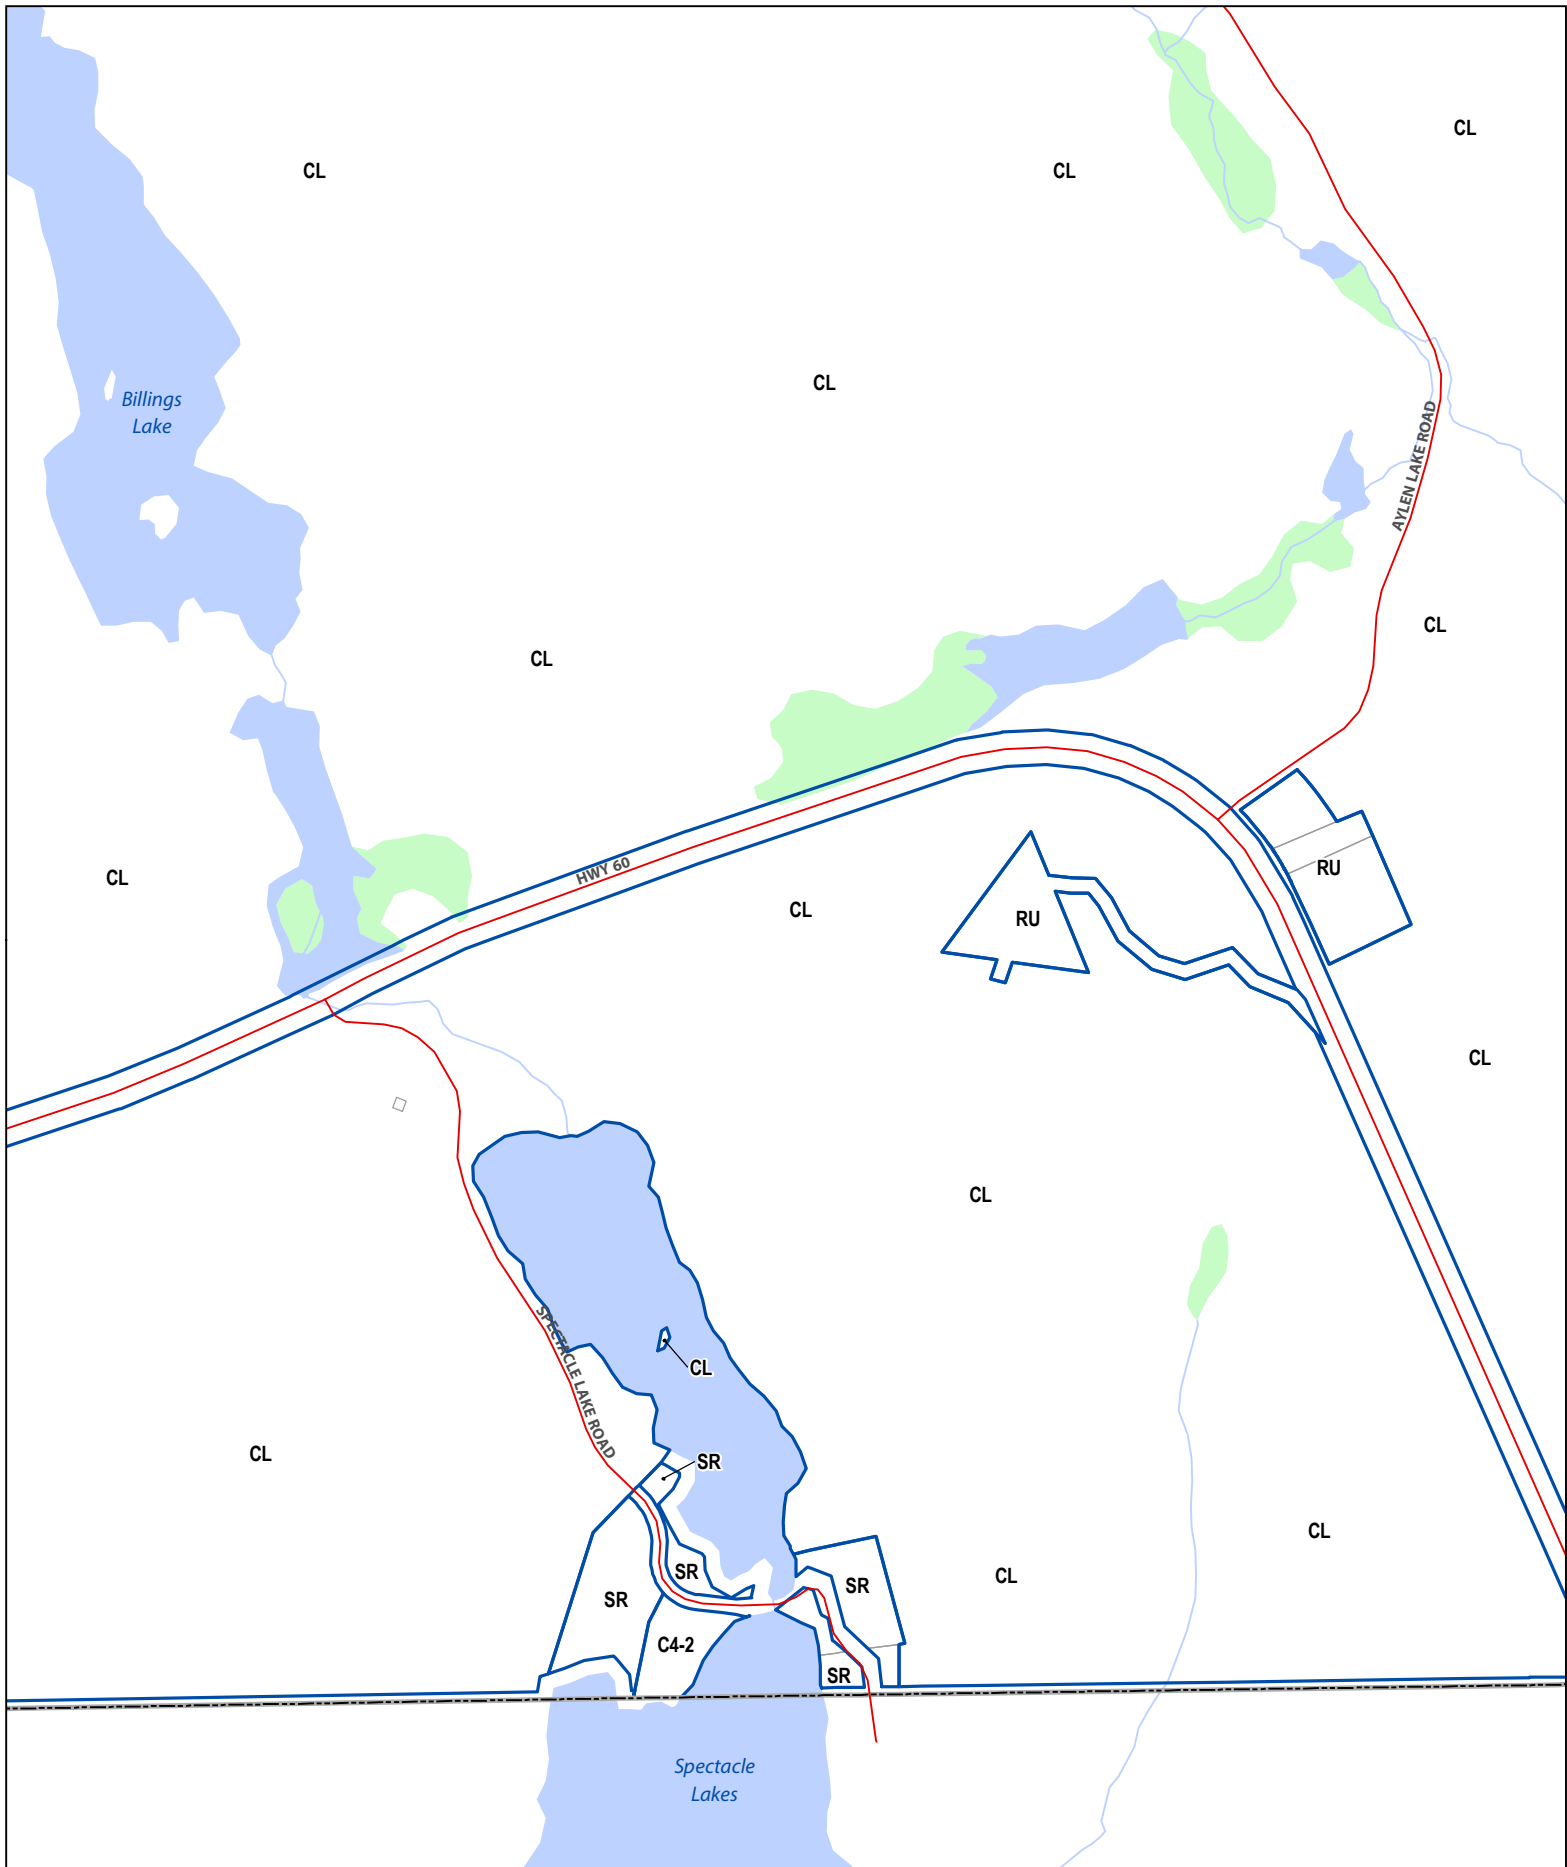

Legend

- Watercourse
- Road
- Township Boundary
- Zone Boundary
- Settlement Area (Official Plan)
- Waterbody
- Wetland
- Parcel Fabric

Source: Contains information licensed under the Open Government Licence - Ontario. Township of South Algonquin Service Layer Credits:

Date: December 22, 2016