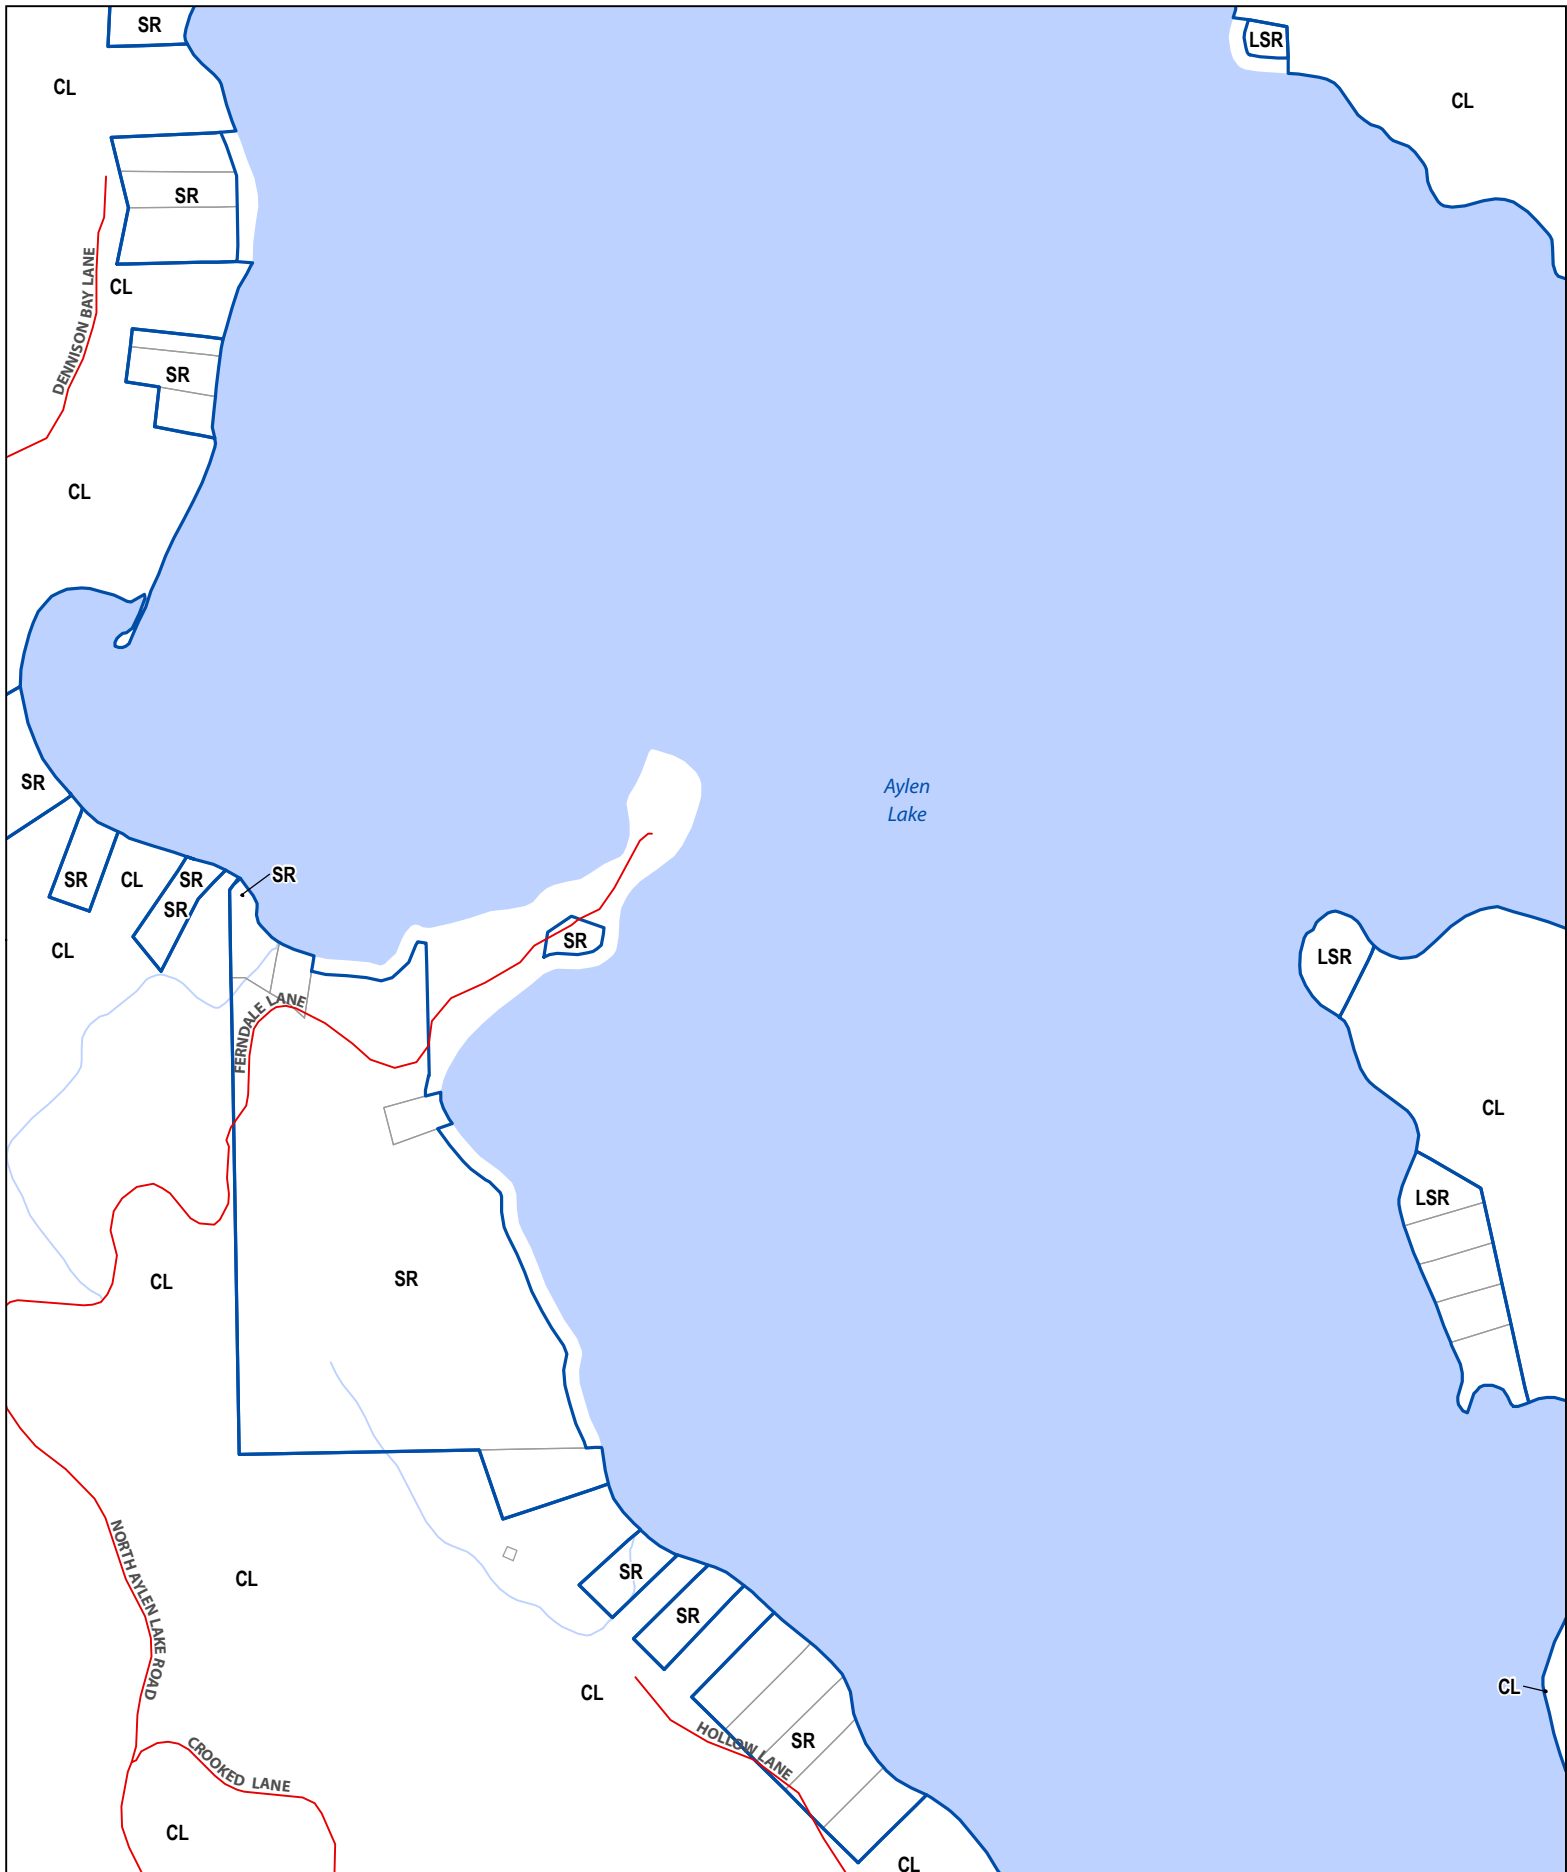

Map 43 of 44
Zoning By-law 2017-527

Legend

- Watercourse
- Road
- Township Ward Boundary
- Township Boundary
- Zone Boundary
- Waterbody
- Wetland
- Settlement Area (Official Plan)
- Parcel Fabric

Source: Contains information licensed under the Open Government Licence - Ontario. Township of South Algonquin Service Layer Credits:

Date: December 22, 2016