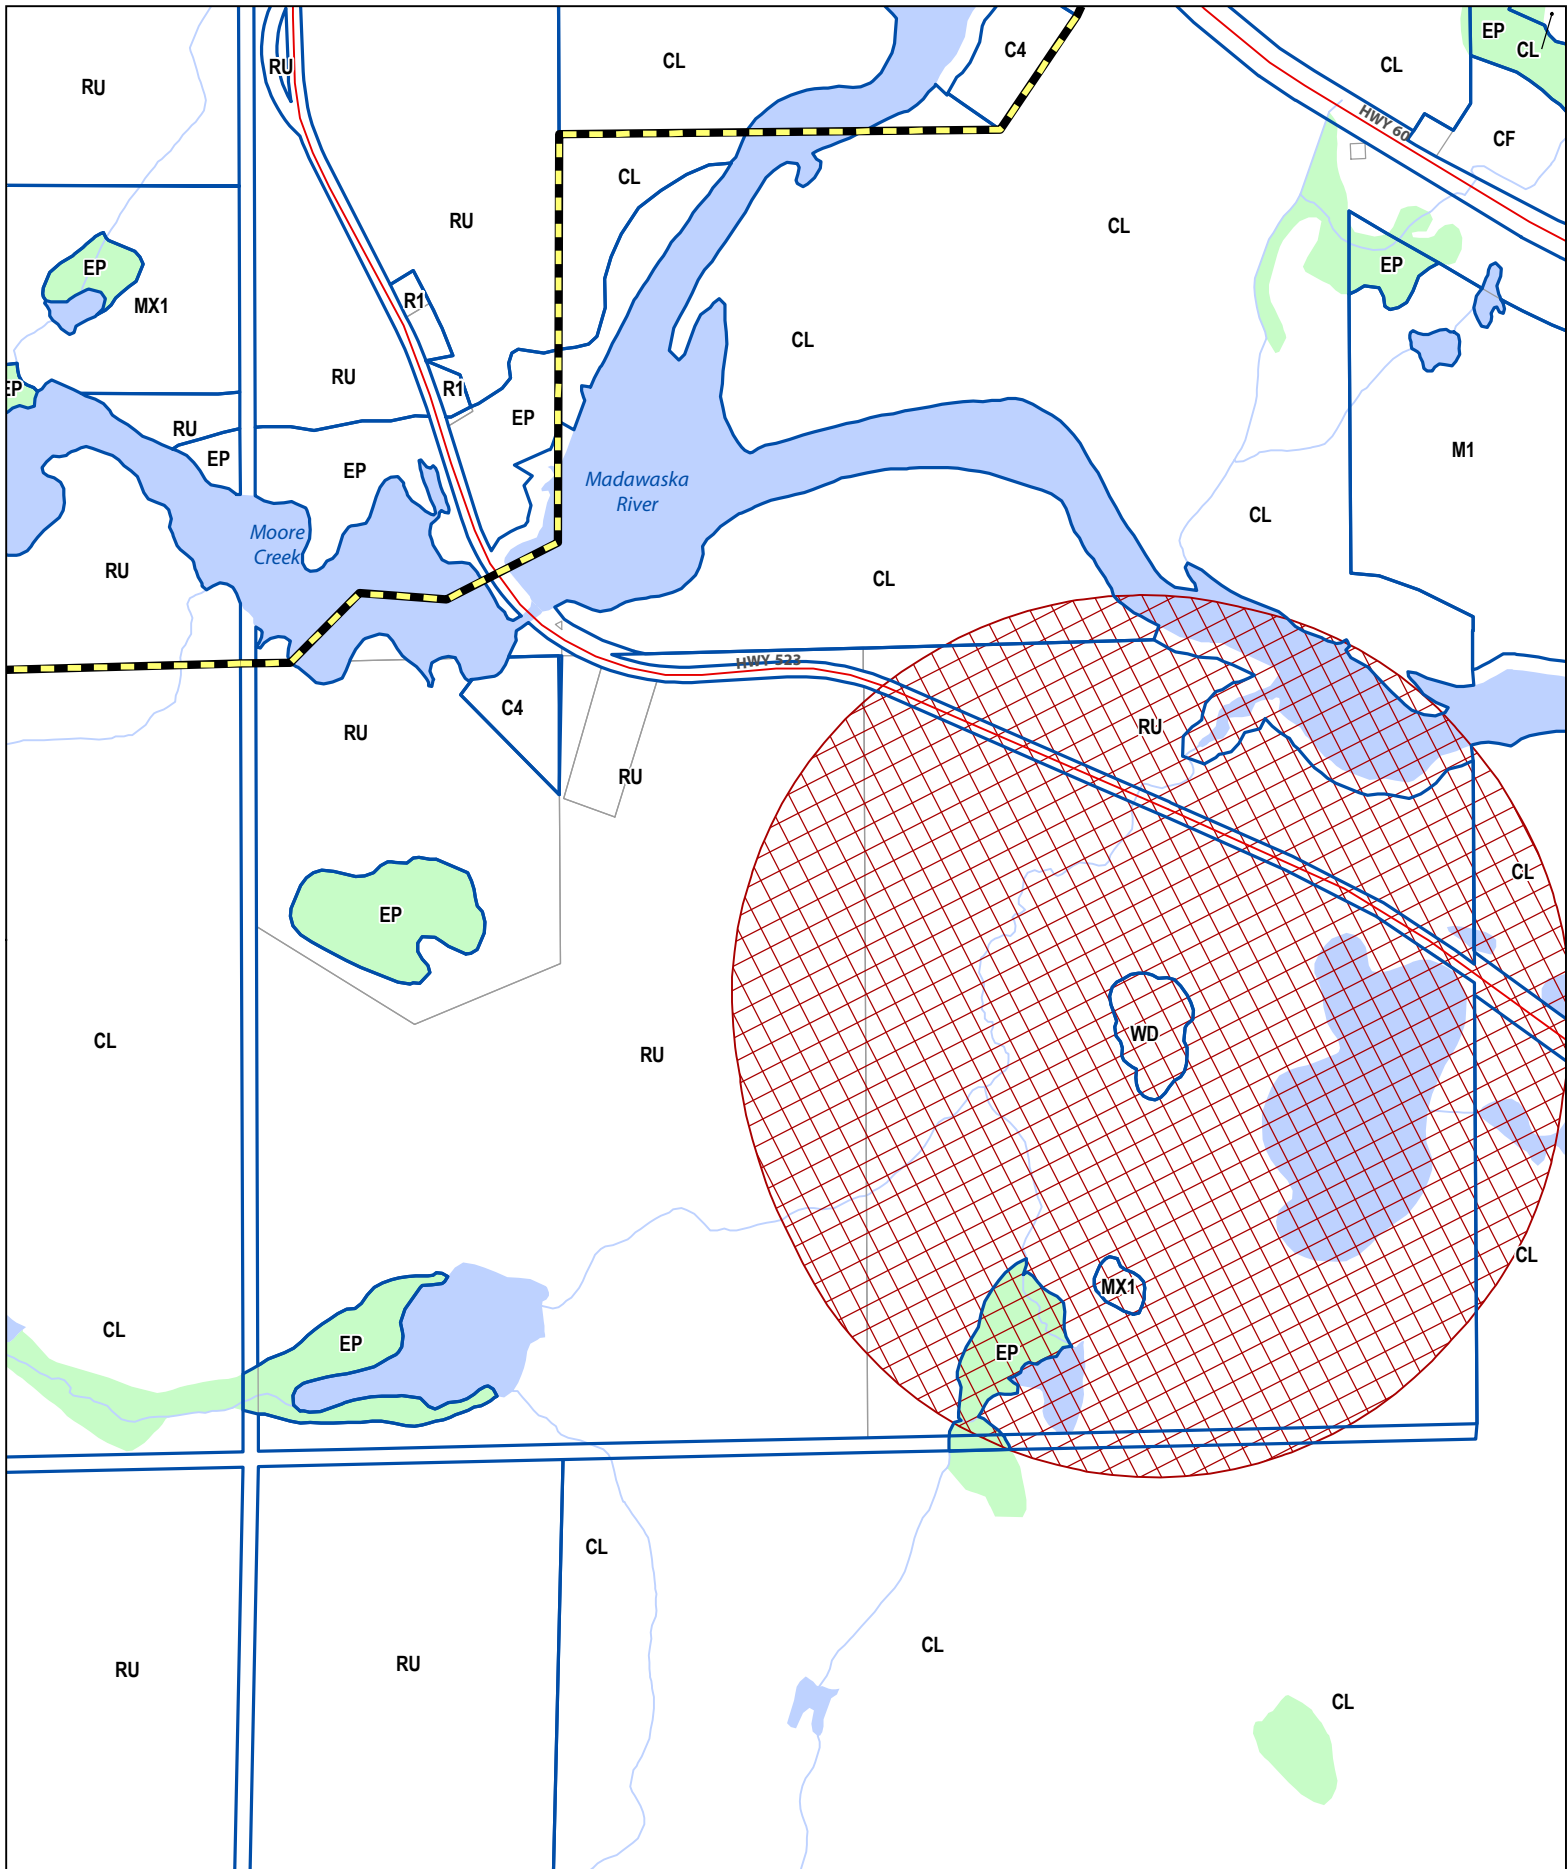

Legend

- Watercourse
- Road
- Township Ward Boundary
- Settlement Area (Official Plan)
- Waterbody
- Wetland
- Township Boundary
- Parcel Fabric
- Zone Boundary
- Parcel Fabric

Source: Contains information licensed under the Open Government Licence - Ontario. Township of South Algonquin Service Layer Credits:

Date: December 22, 2016