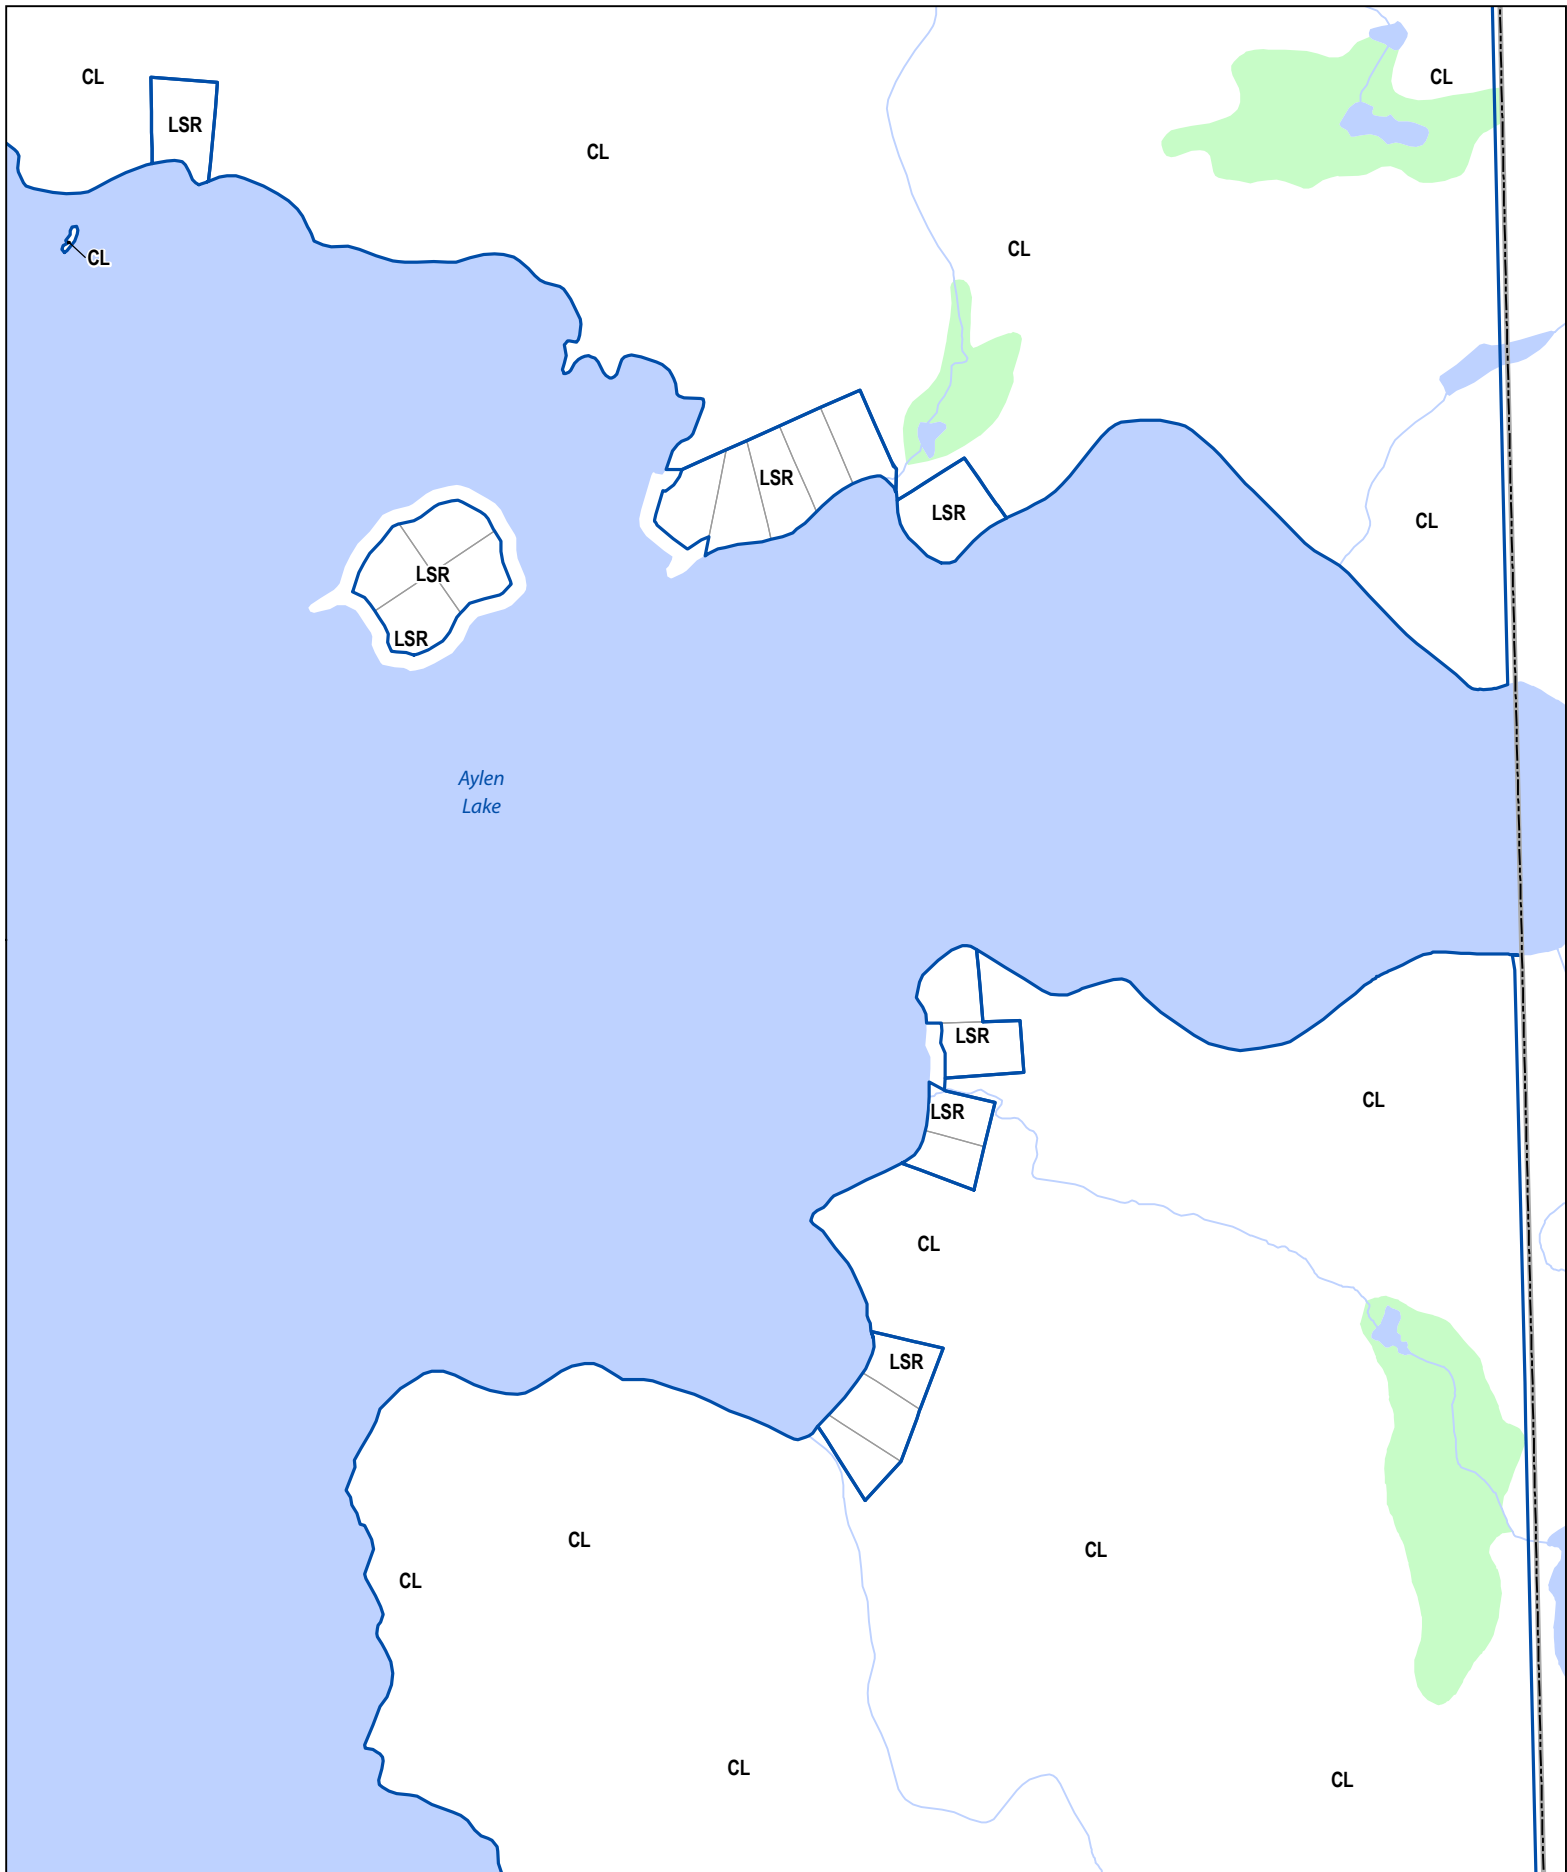

Map 39 of 44
Zoning By-law 2017-527

Legend

- Watercourse
- Road
- Township Boundary
- Zone Boundary
- Settlement Area (Official Plan)
- Waterbody
- Wetland
- Parcel Fabric

Source: Contains information licensed under the Open Government Licence - Ontario. Township of South Algonquin Service Layer Credits:

Date: December 22, 2016