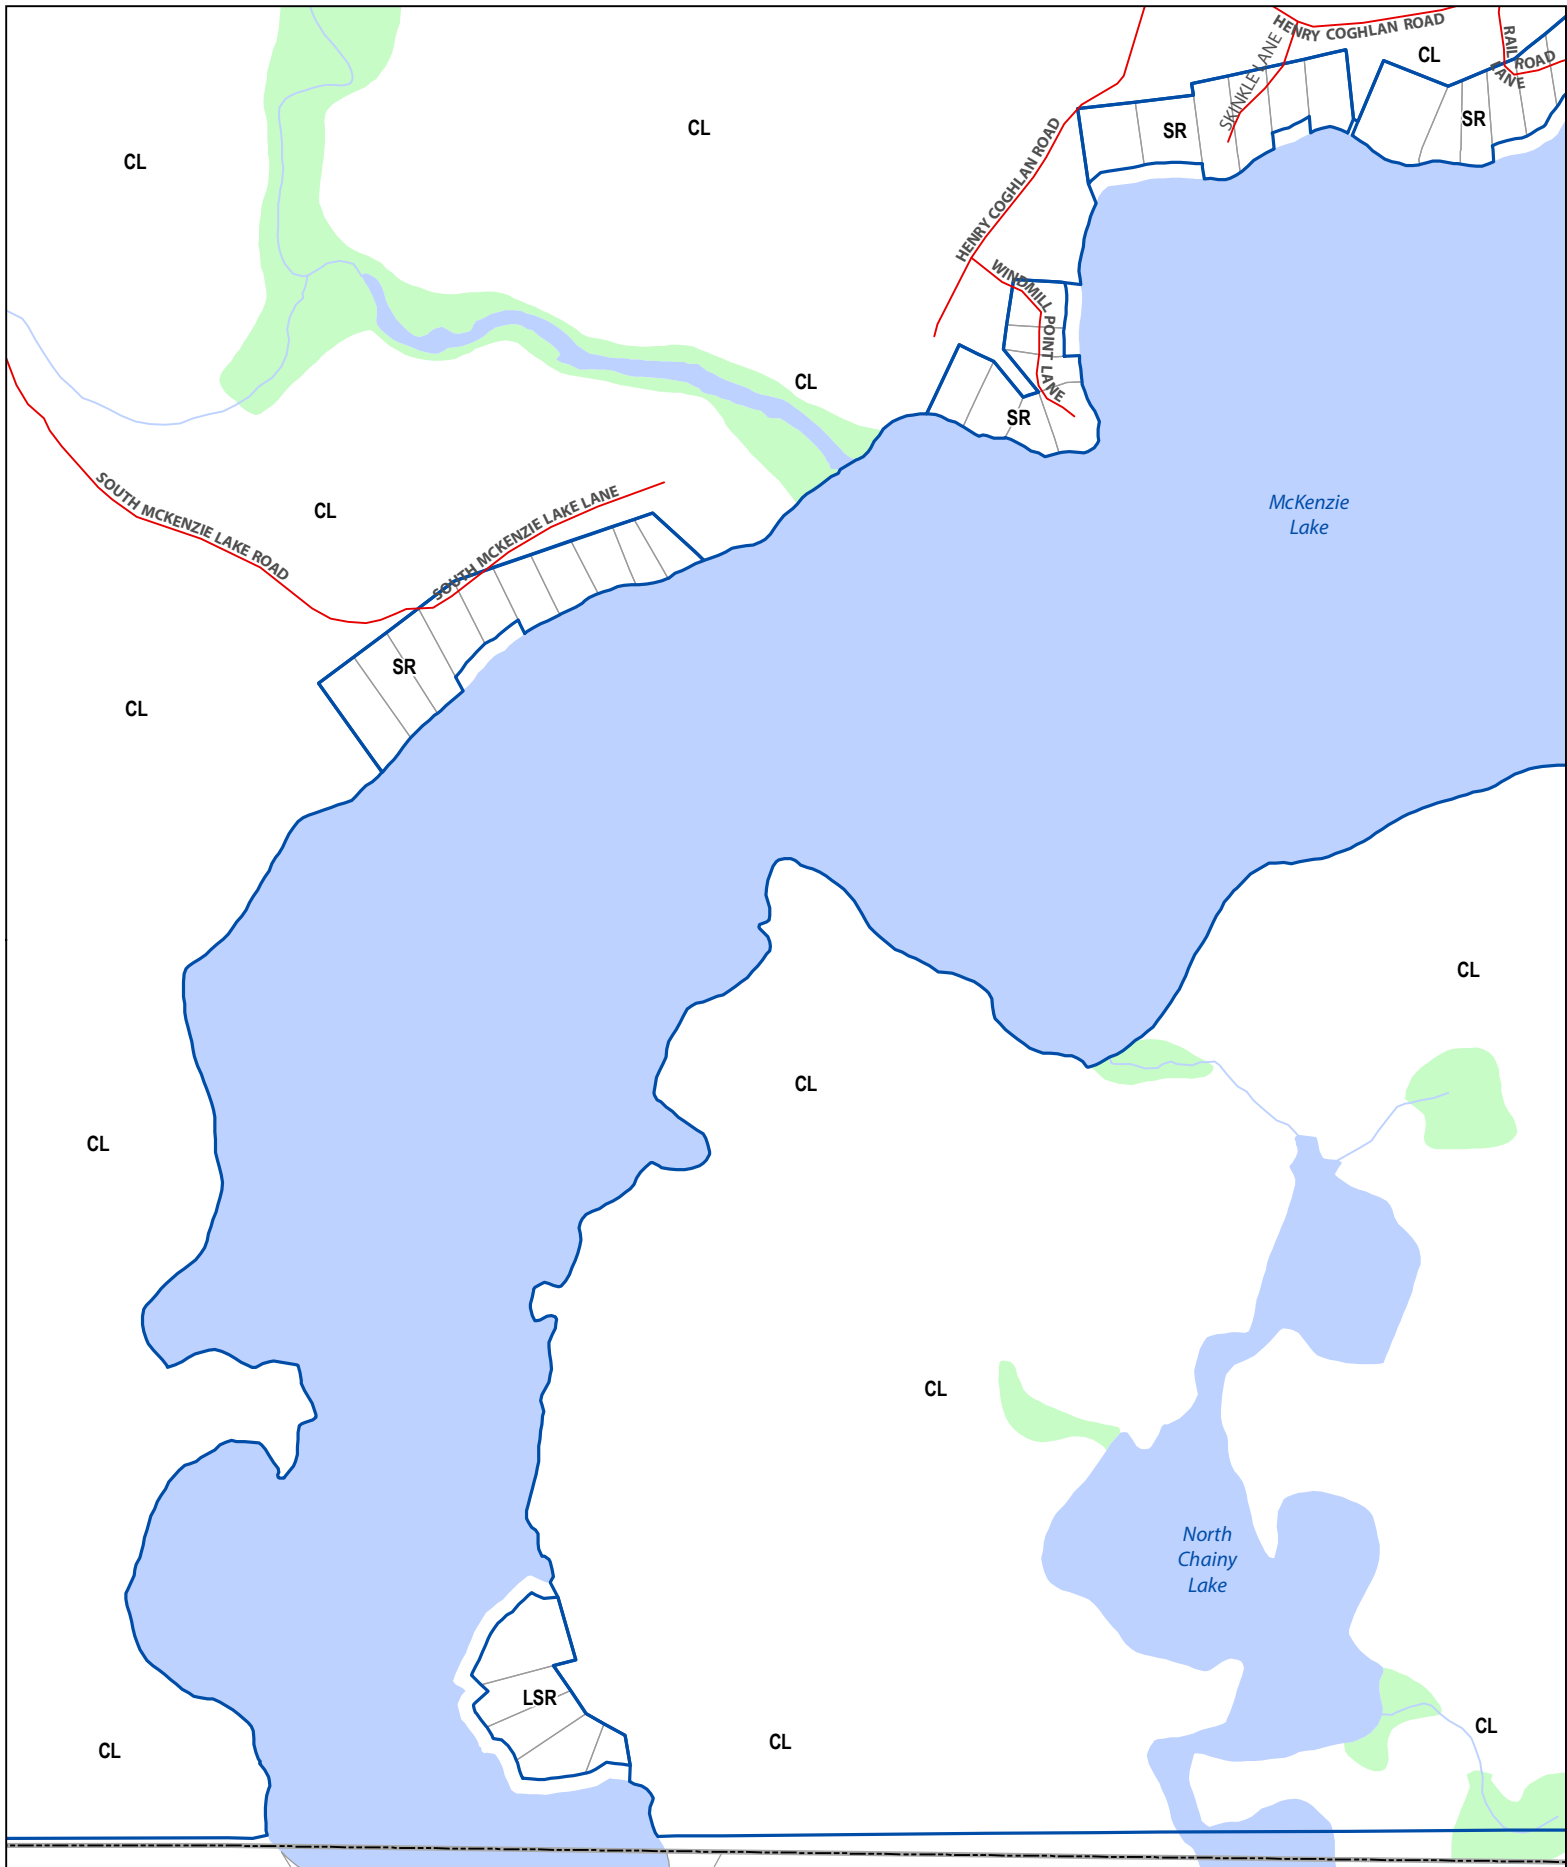

Map 28 of 44
Zoning By-law 2017-527

Legend

- Watercourse
- Road
- Township Ward Boundary
- Settlement Area (Official Plan)
- Township Boundary
- Waterbody
- Wetland
- Zone Boundary
- Parcel Fabric

Source: Contains information licensed under the Open Government Licence - Ontario. Township of South Algonquin Service Layer Credits:

Date: December 22, 2016