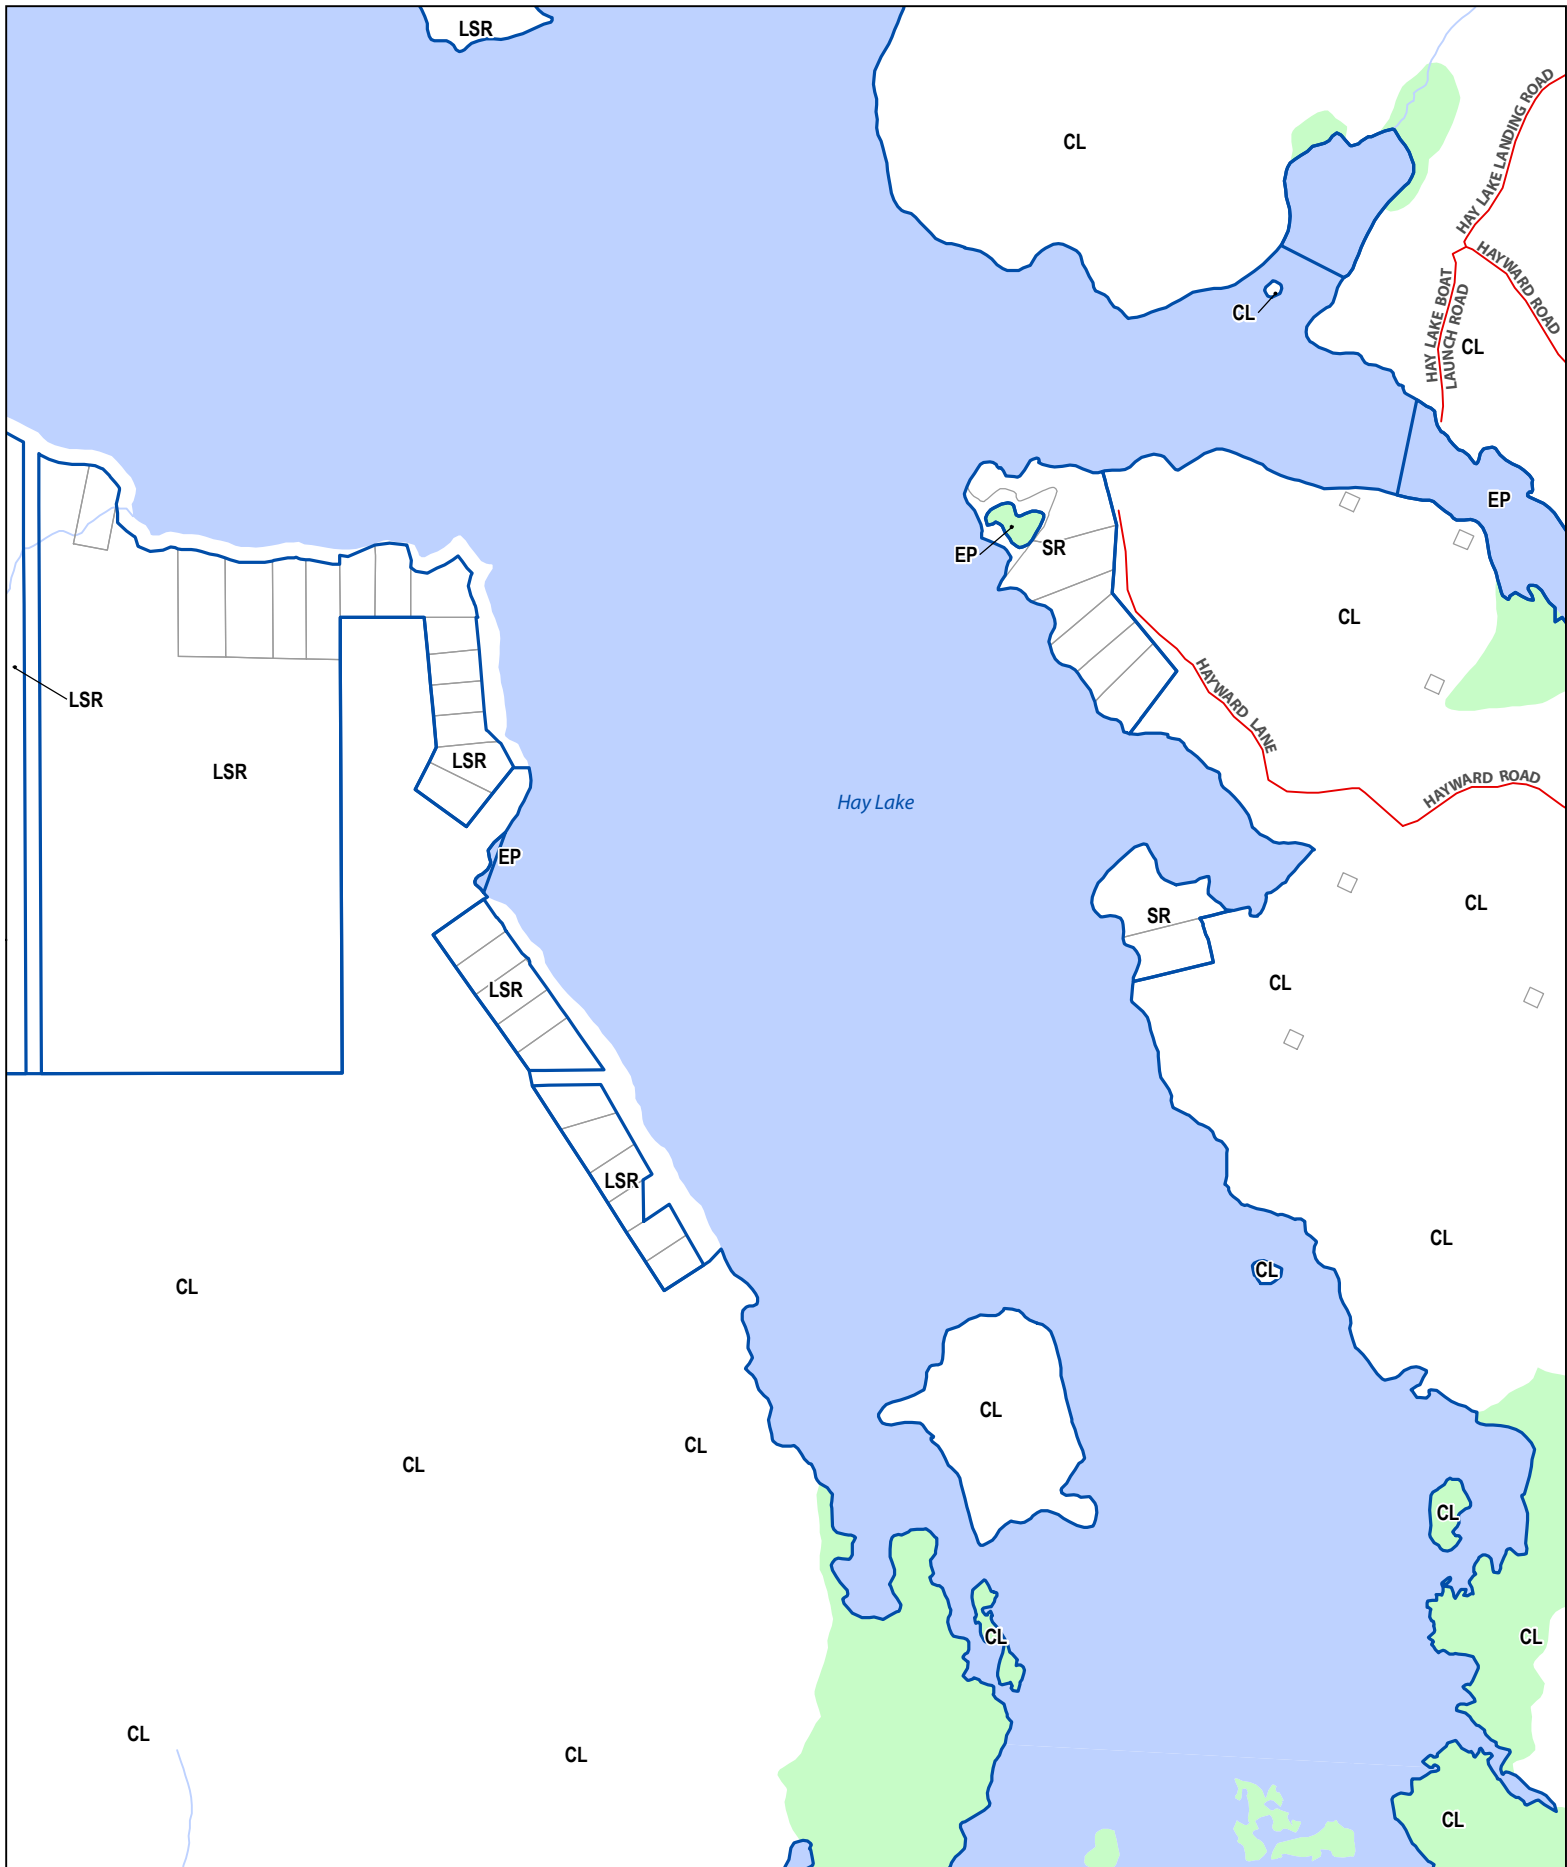

Map 20 of 44
Zoning By-law 2017-527

Legend

- Watercourse
- Road
- Township Boundary
- Zone Boundary
- Waterbody
- Wetland
- Settlement Area (Official Plan)
- Parcel Fabric

Source: Contains information licensed under the Open Government Licence - Ontario. Township of South Algonquin. Service Layer Credits:

Date: December 22, 2016