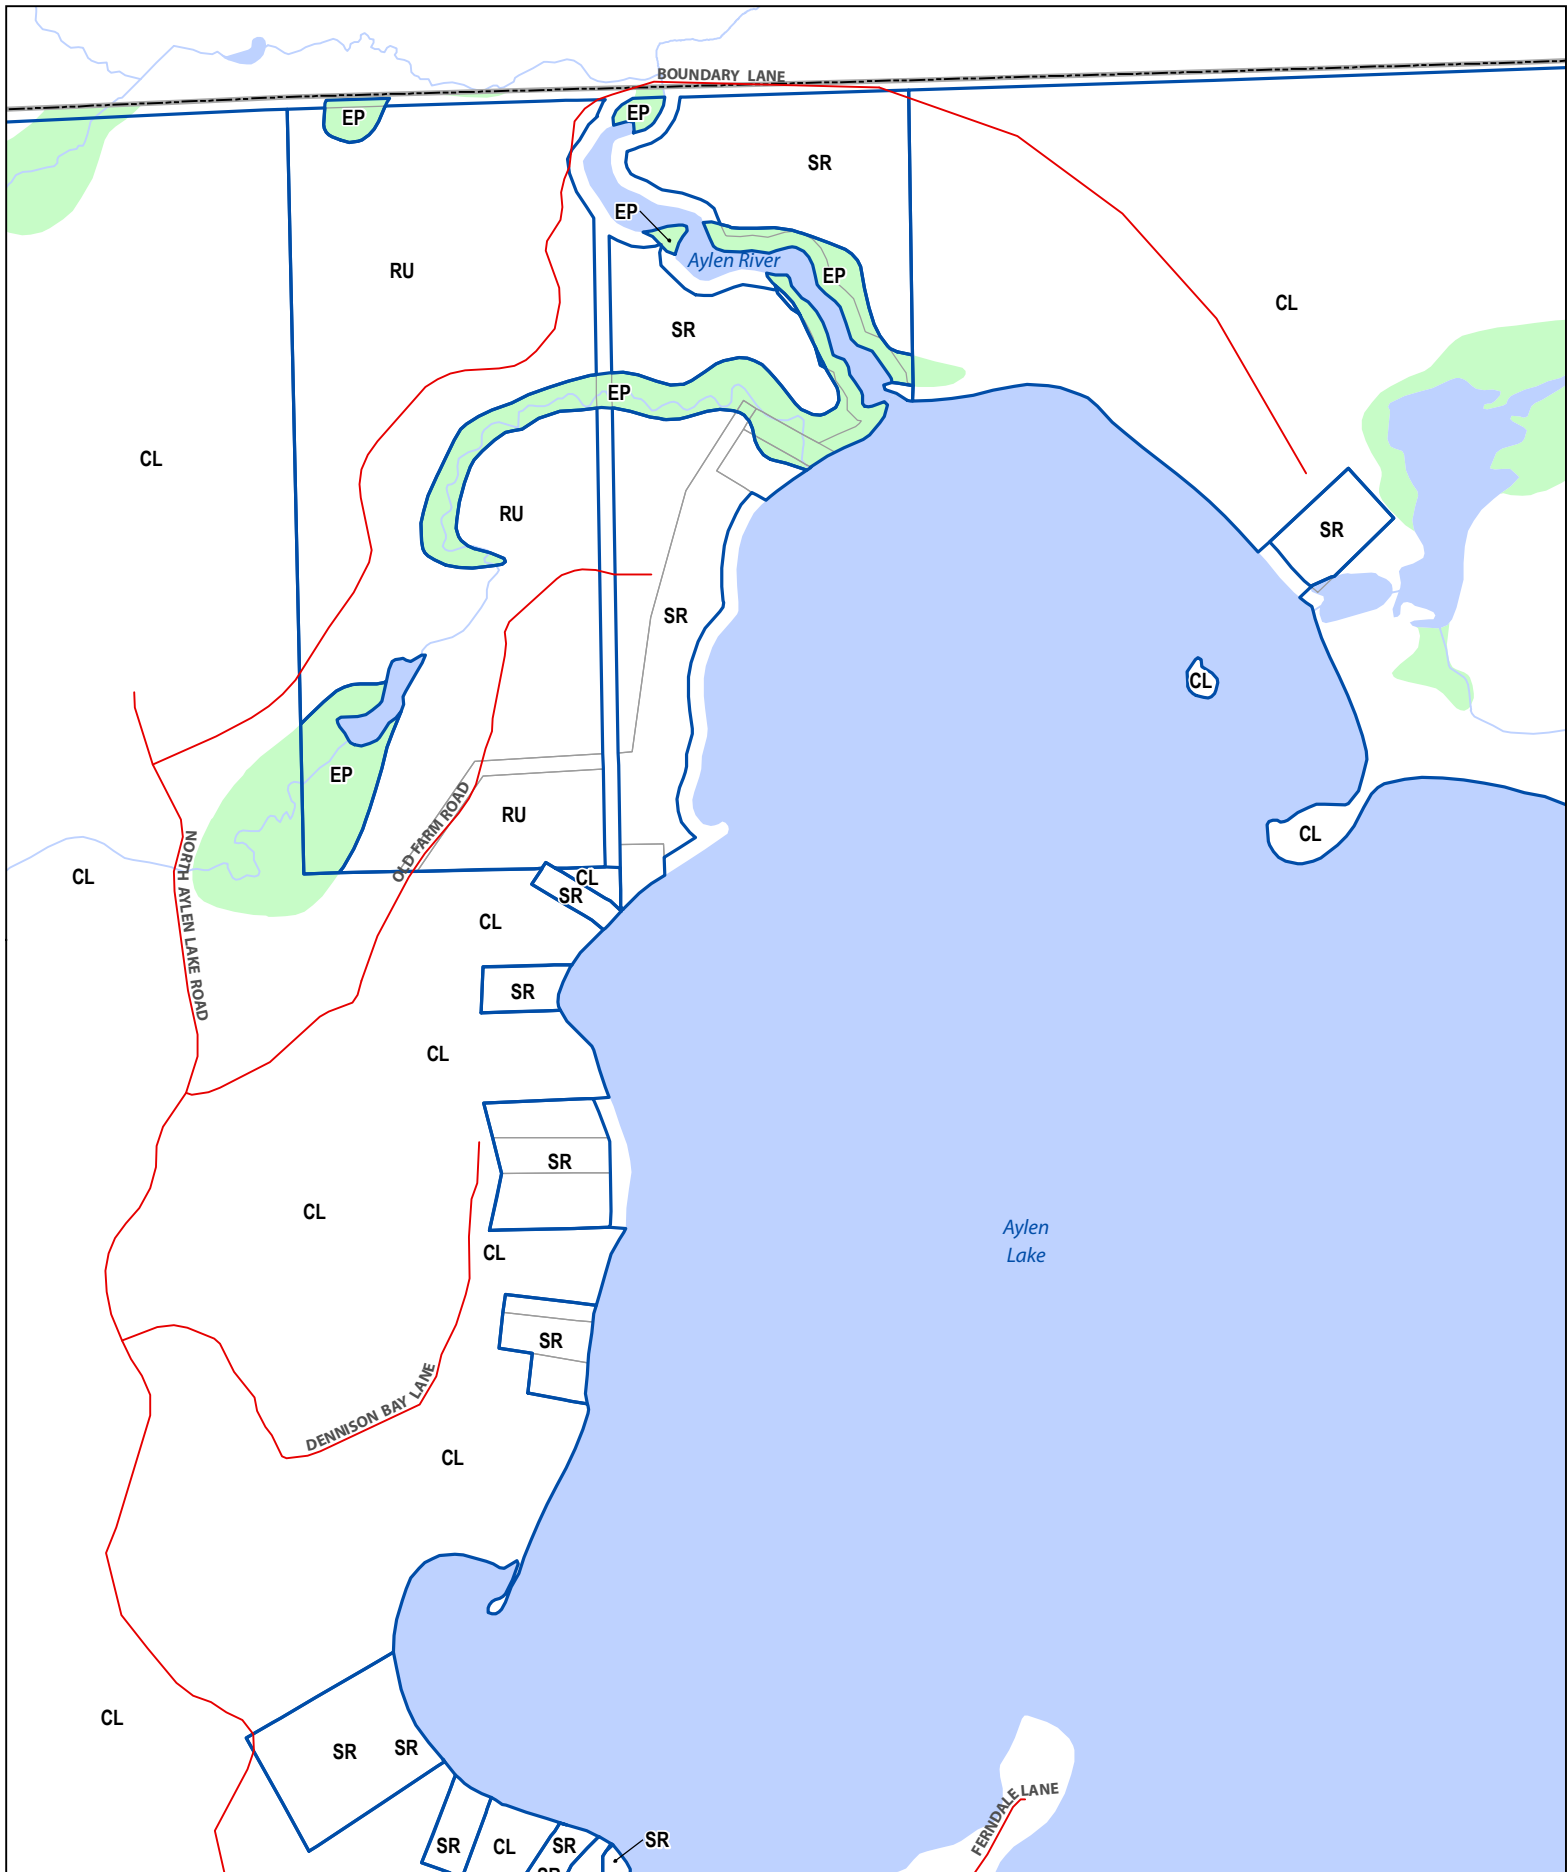

Map 44 of 44
Zoning By-law 2017-527

Legend

- Watercourse
- Road
- Township Ward Boundary
- Township Boundary
- Zone Boundary
- Parcel Fabric
- Settlement Area (Official Plan)
- Waterbody
- Wetland

Source: Contains information licensed under the Open Government Licence - Ontario, Township of South Algonquin Service Layer Credits:

Date: December 22, 2016