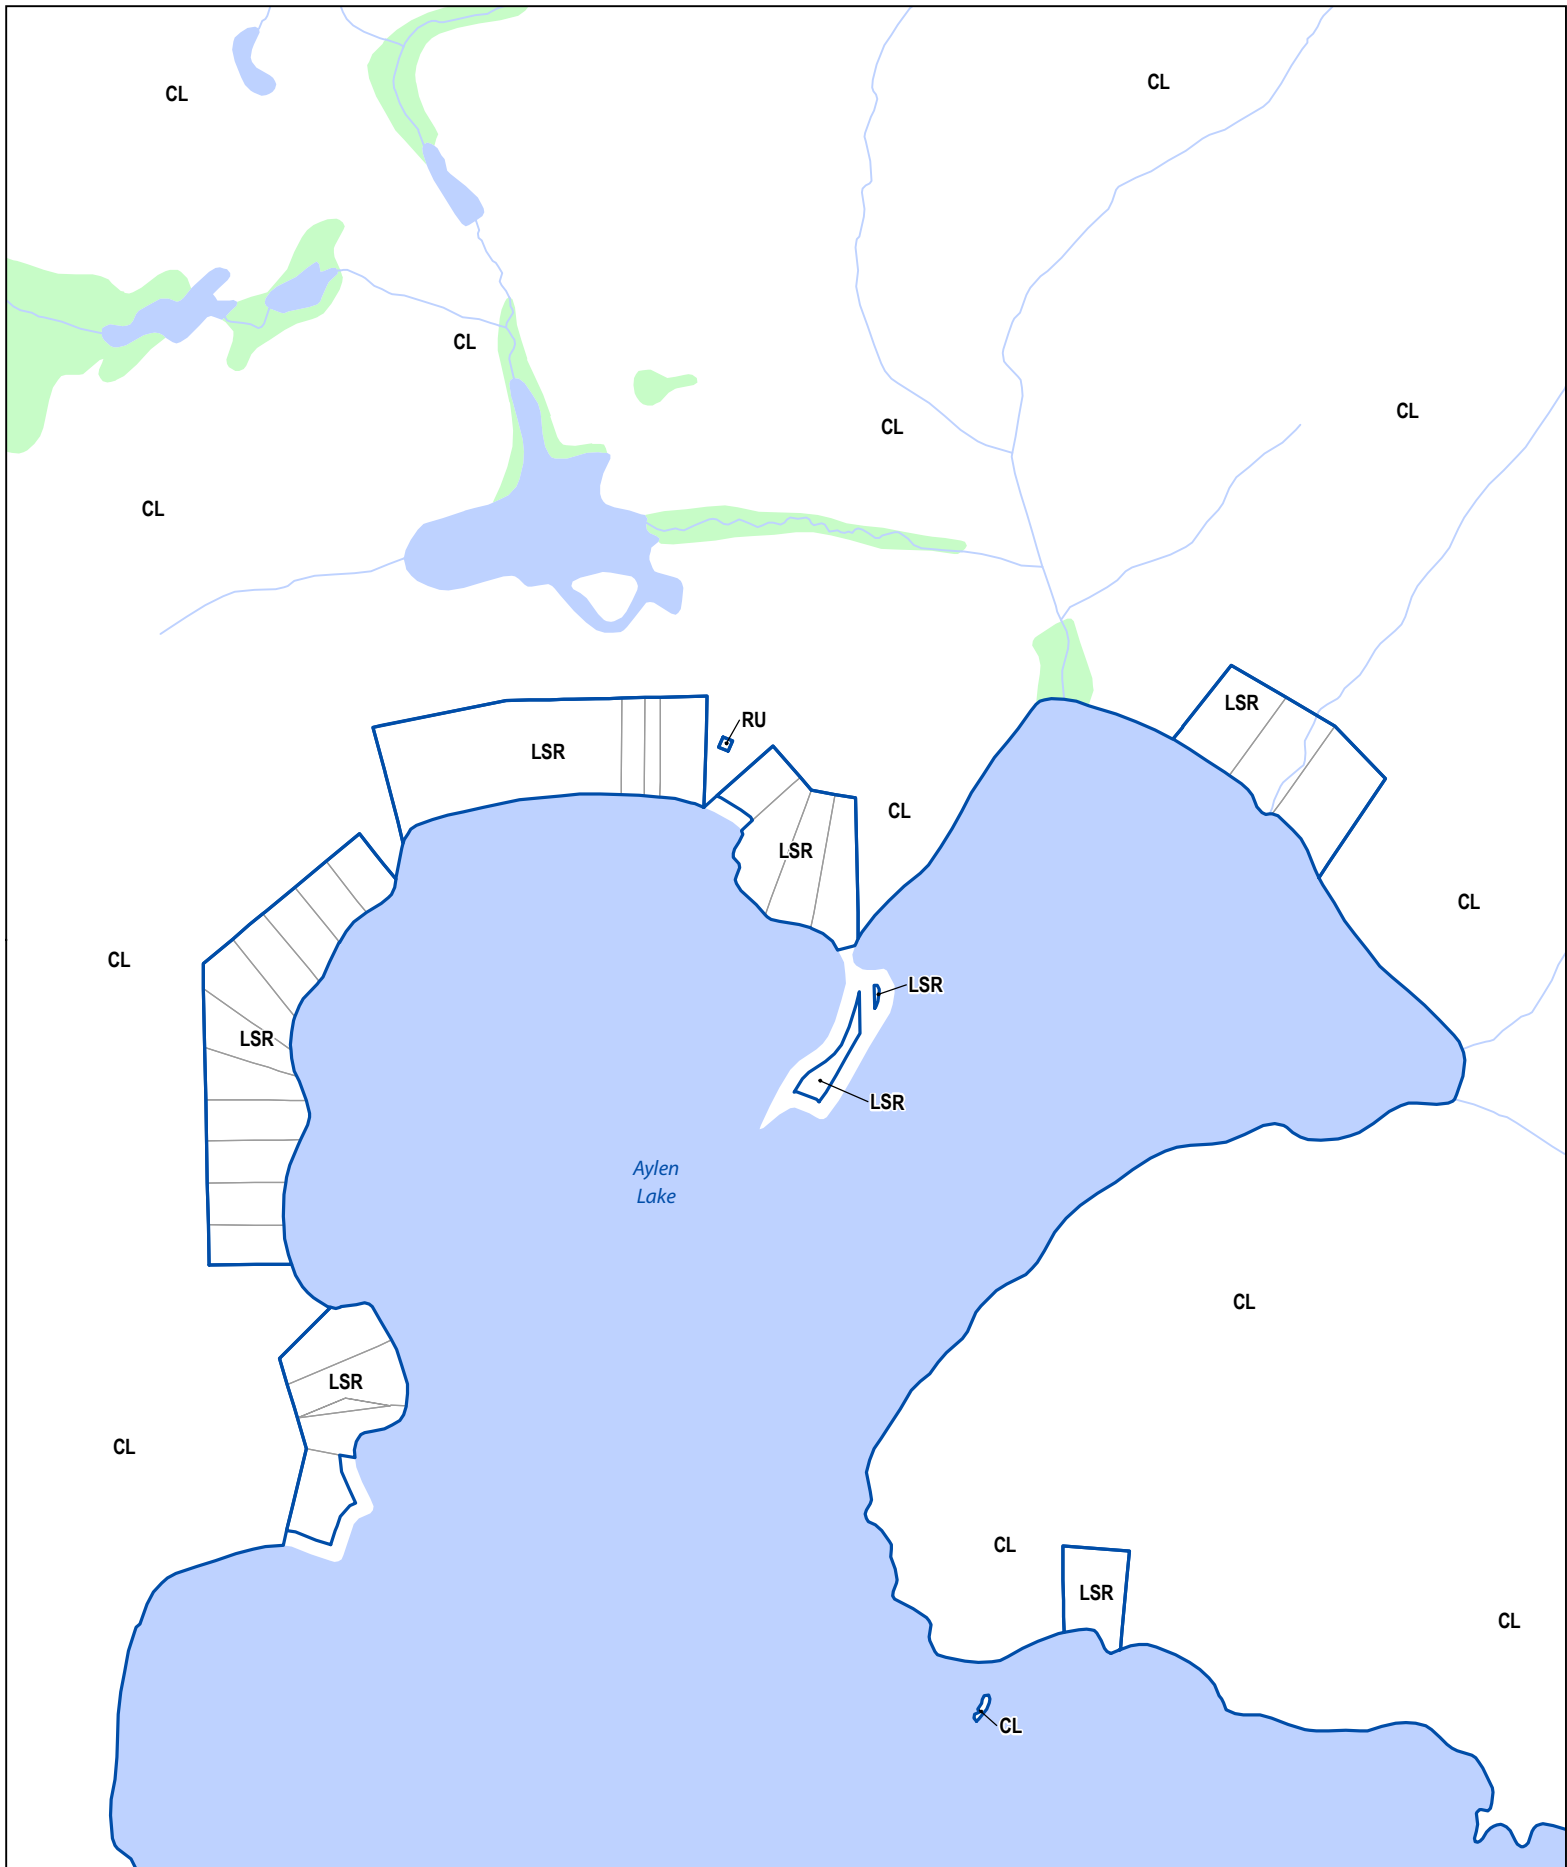

Legend

Watercourse	Township Ward Boundary	Township Boundary	Zone Boundary
Road	Settlement Area (Official Plan)	Waterbody	Parcel Fabric
	Wetland