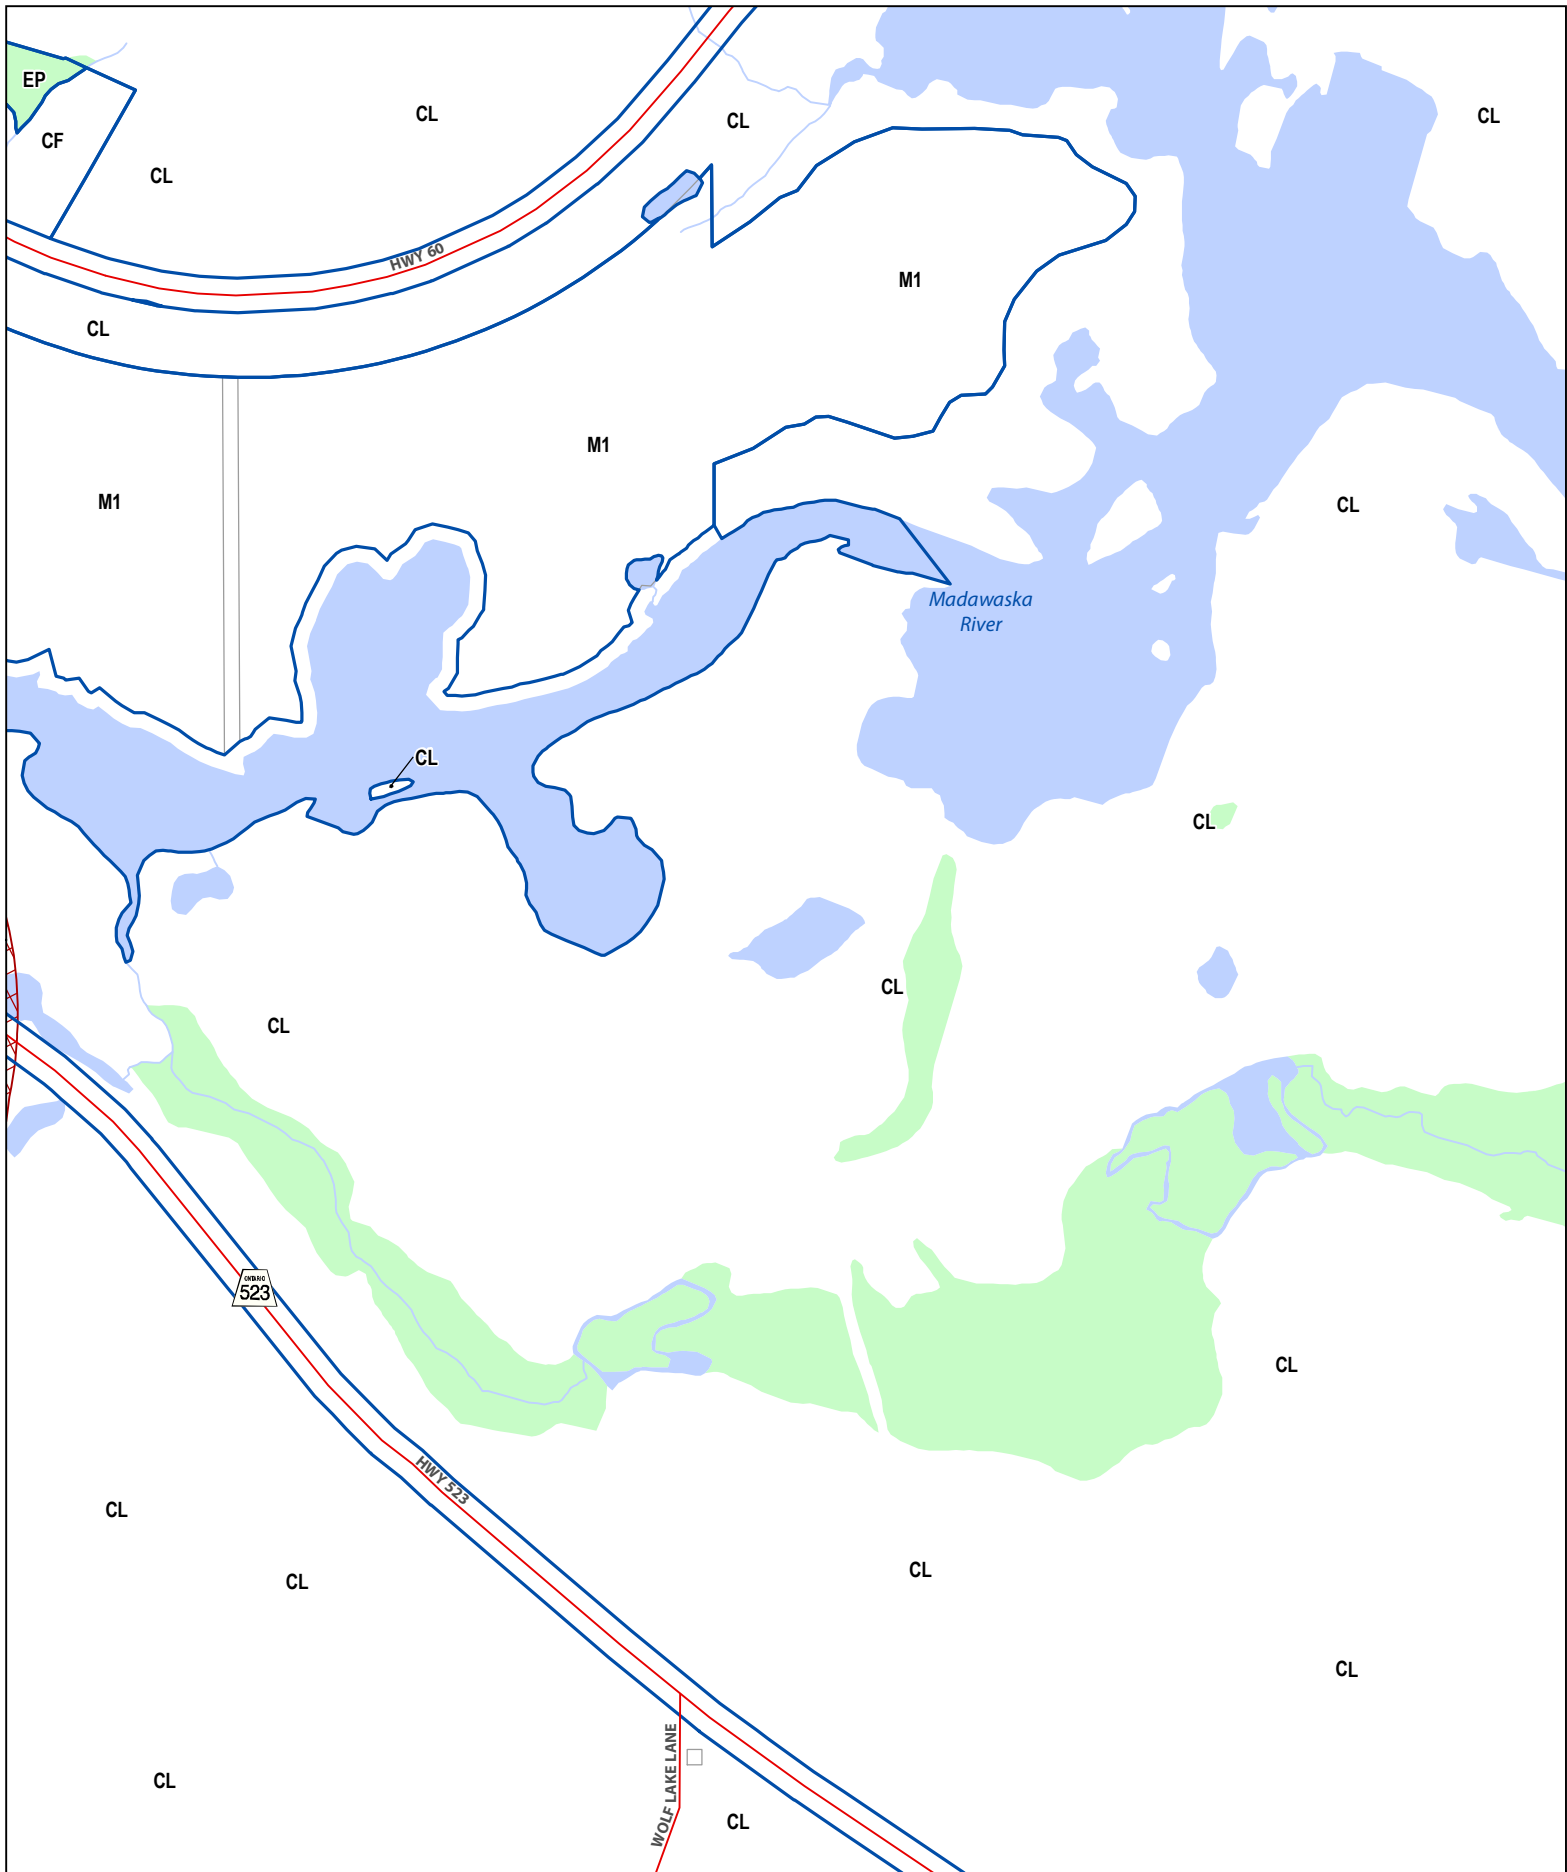

Map 27 of 44
Zoning By-law 2017-527

Legend

- Watercourse
- Township Ward Boundary
- Township Boundary
- Zone Boundary
- Road
- Settlement Area (Official Plan)
- Waterbody
- Parcel Fabric
- Wetland

Source: Contains information licensed under the Open Government Licence - Ontario. Township of South Algonquin Service Layer Credits:

Date: December 22, 2016