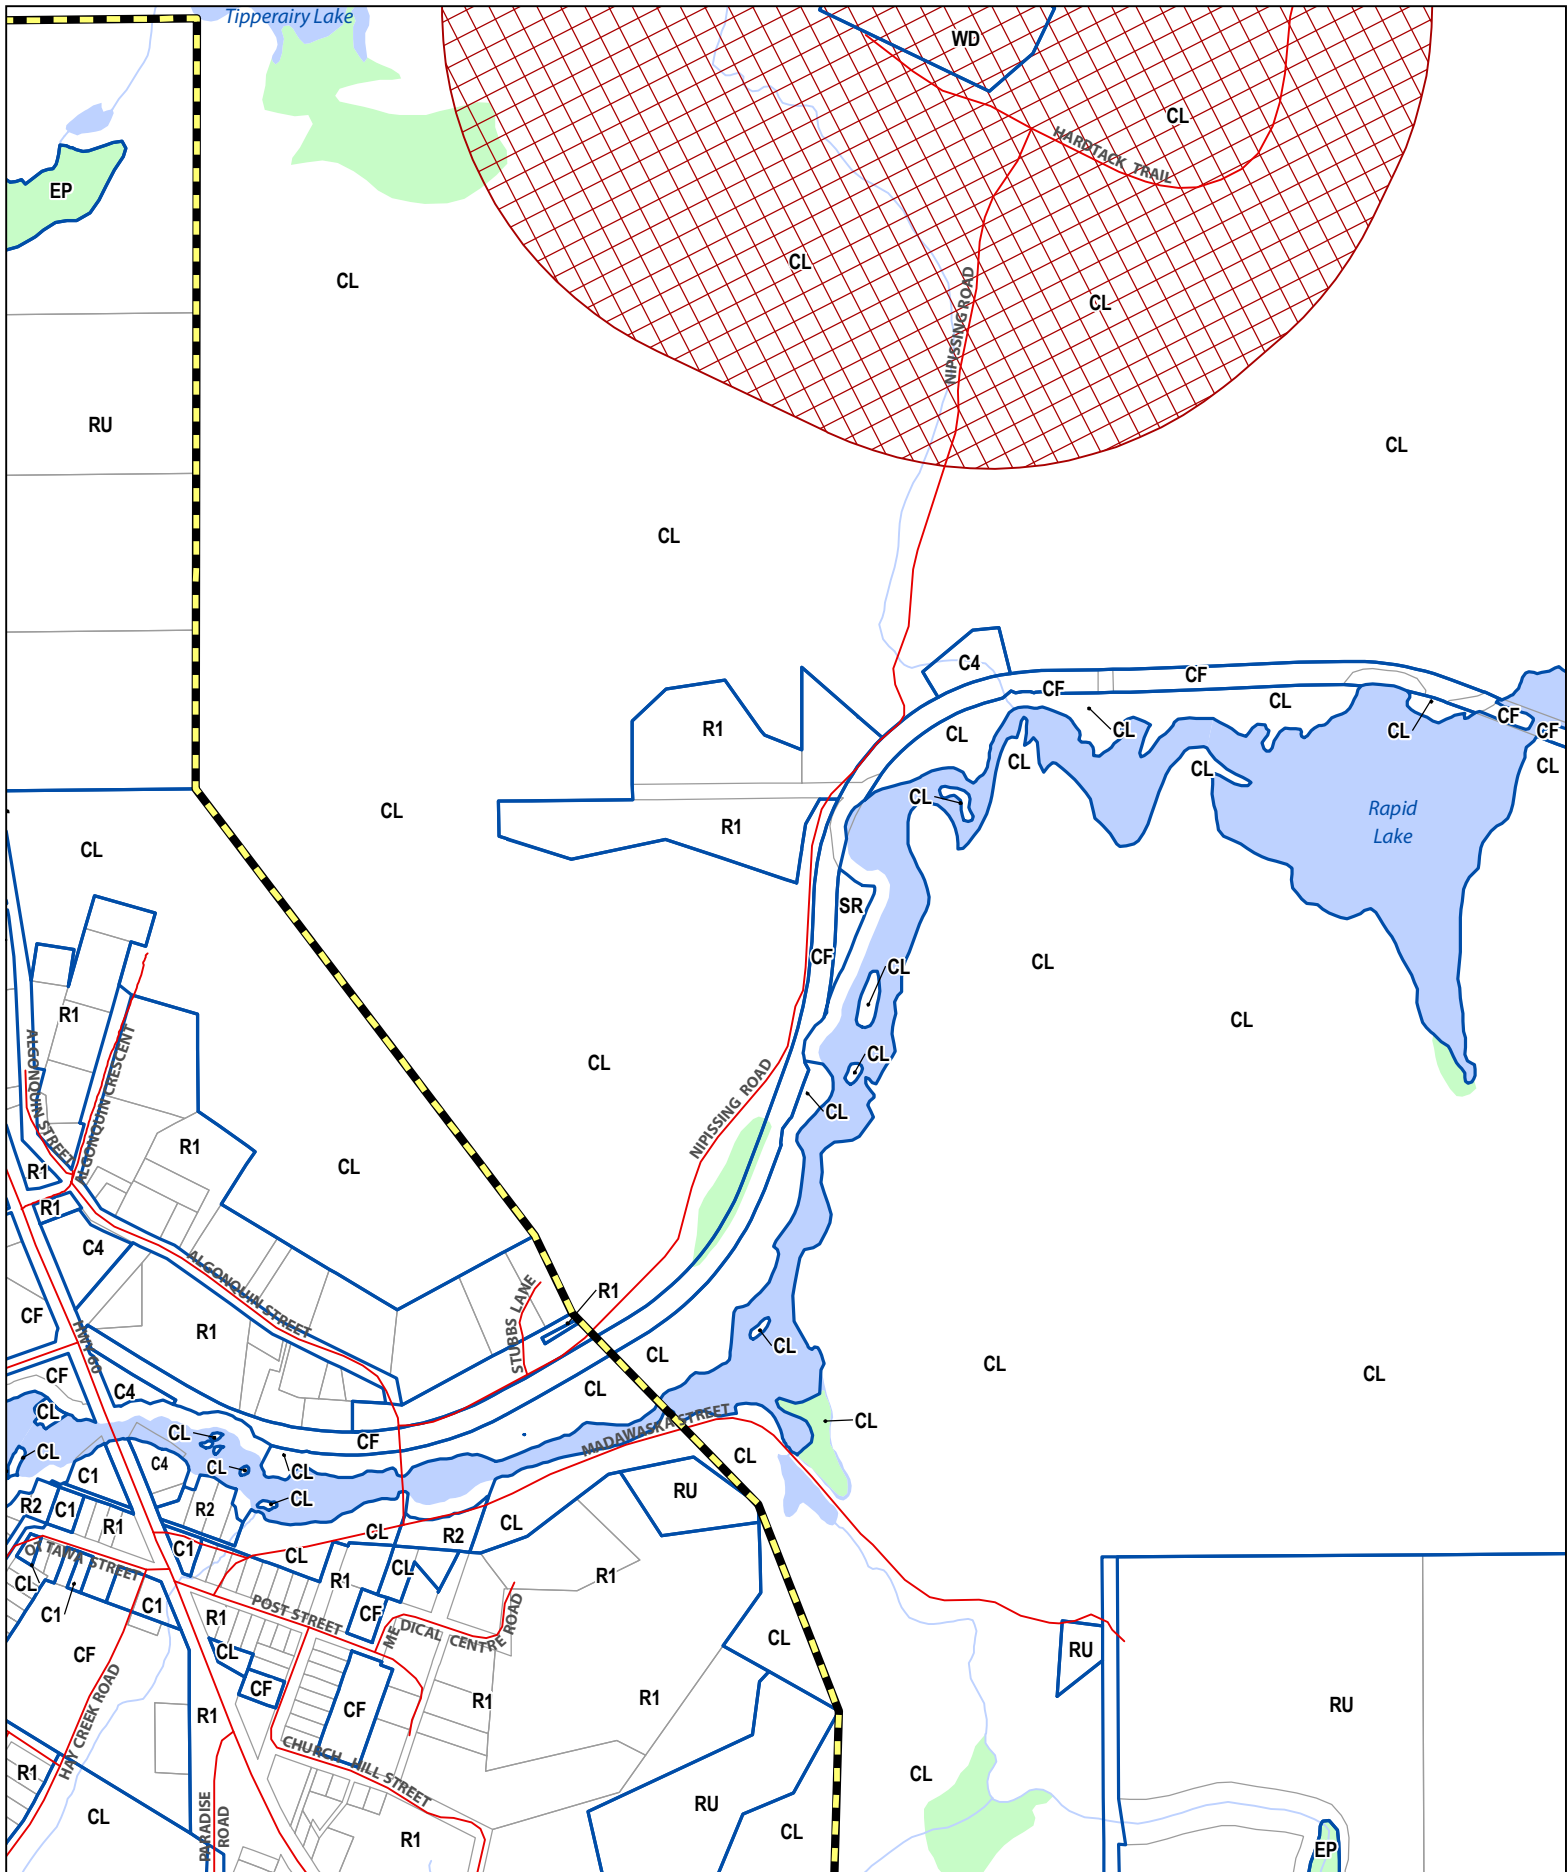

| Legend | | | | | | | |
|---|-------------|---|---------------------------------|---|-------------------|--|---------------|
|  | Watercourse |  | Township Ward Boundary |  | Township Boundary |  | Zone Boundary |
|  | Road |  | Settlement Area (Official Plan) |  | Waterbody |  | Parcel Fabric |
| | | | |  | Wetland | | |

 Source: Contains information licensed under the Open Government Licence - Ontario. Township of South Algonquin. Service Layer Credits:

Date: December 22, 2016

Map 13 of 44
Zoning By-law 2017-527

Legend

- Watercourse
- Road
- Township Ward Boundary
- Settlement Area (Official Plan)
- Township Boundary
- Waterbody
- Wetland
- Zone Boundary
- Parcel Fabric

Source: Contains information licensed under the Open Government Licence - Ontario. Township of South Algonquin Service Layer Credits:

Date: December 22, 2016

- Legend**
- Watercourse
 - Road
 - Township Ward Boundary
 - Settlement Area (Official Plan)
 - Township Boundary
 - Waterbody
 - Wetland
 - Zone Boundary
 - Parcel Fabric